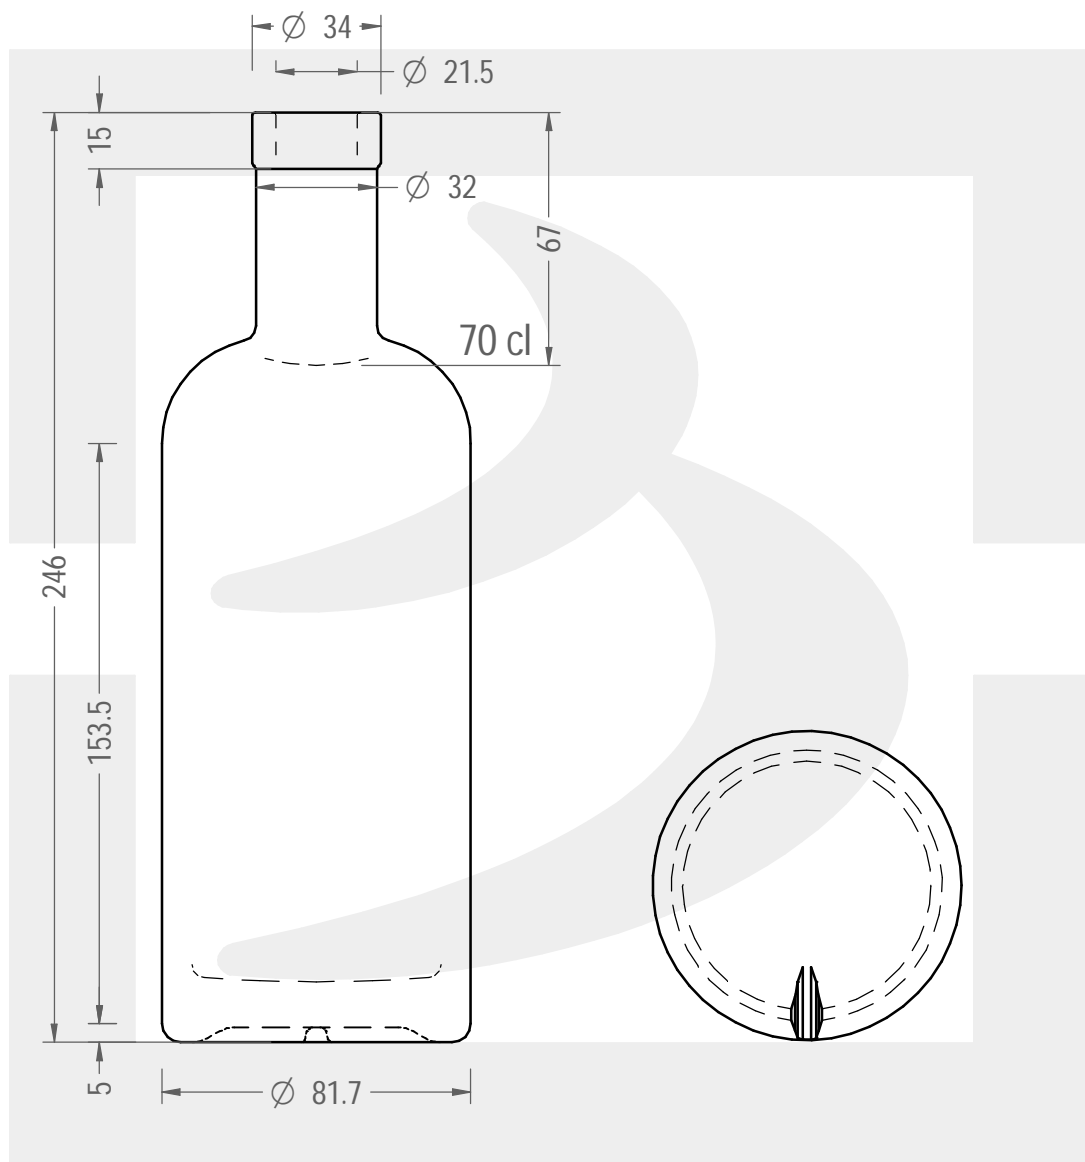

ARTICOLO / ITEM

BOT. ASPECT 700 FVL 15 CT ST \$ \*

Colore :  
Color : BIANCO EXTRA

 **bruni glass**  
a **berlin packaging** company

www.bruniglass.com

SCALA: 1:2  
SCALE:

Capacità R.B. (c.c.): Brimful cap. (c.c.):	735	Peso vetro (gr): Glass weight (gr):	590
Altezza tot (mm): Total height (mm):	246	Bocca: Finish:	FASCETTA VINOLOK
Diametro corpo (mm): Body diameter (mm):	81.7	Min. foro passante (mm): Minimum through bore (mm):	19

LE QUOTE SONO ESPRESSE IN mm  
DIMENSIONS ARE EXPRESSED IN mm

COD. ARTICOLO / ITEM CODE  
**27392P2**

Data ultimo aggiornamento / Last update: 13/11/2020  
Origine / Source: 27392