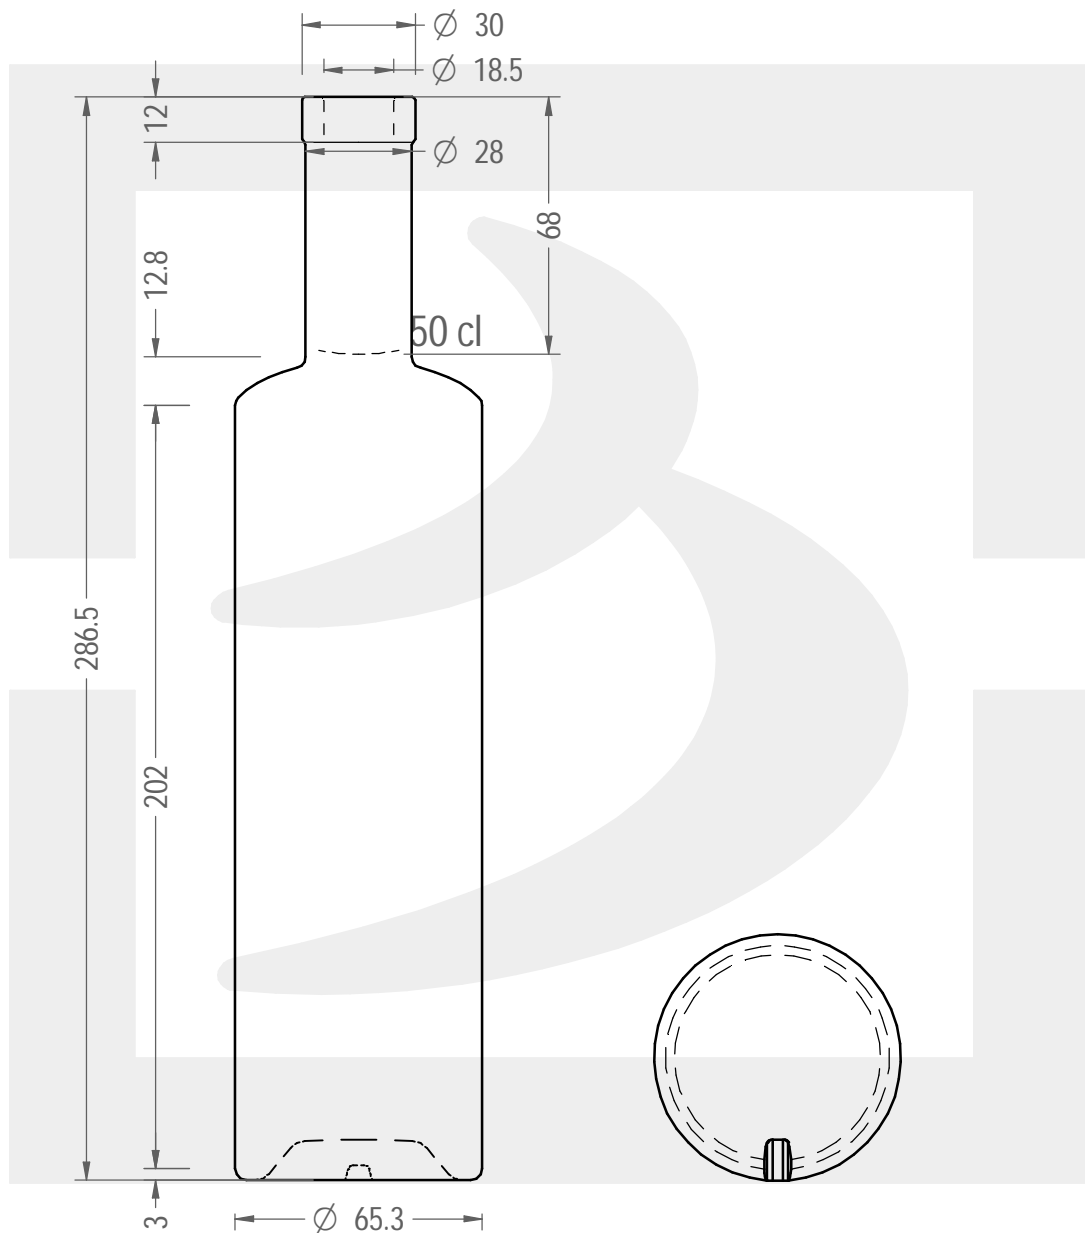

# BOT. KIRA 500 FVL 12 \*

Colore :  
Color : BIANCO EXTRA

 **bruni glass**  
a **berlin packaging** company

www.bruniglass.com

SCALA: 1:2  
SCALE:

Capacità R.B. (c.c.): Brimful cap. (c.c.):	520	Peso vetro (gr): Glass weight (gr):	550
Altezza tot (mm): Total height (mm):	286.5	Bocca: Finish:	FASCETTA VINOLOK
Diametro corpo (mm): Body diameter (mm):	65.3	Min. foro passante (mm): Minimum through bore (mm):	16

LE QUOTE SONO ESPRESSE IN mm  
DIMENSIONS ARE EXPRESSED IN mm

COD. ARTICOLO / ITEM CODE

**27941P1**

Data ultimo aggiornamento / Last update: 11/11/2020  
Origine / Source: 27941