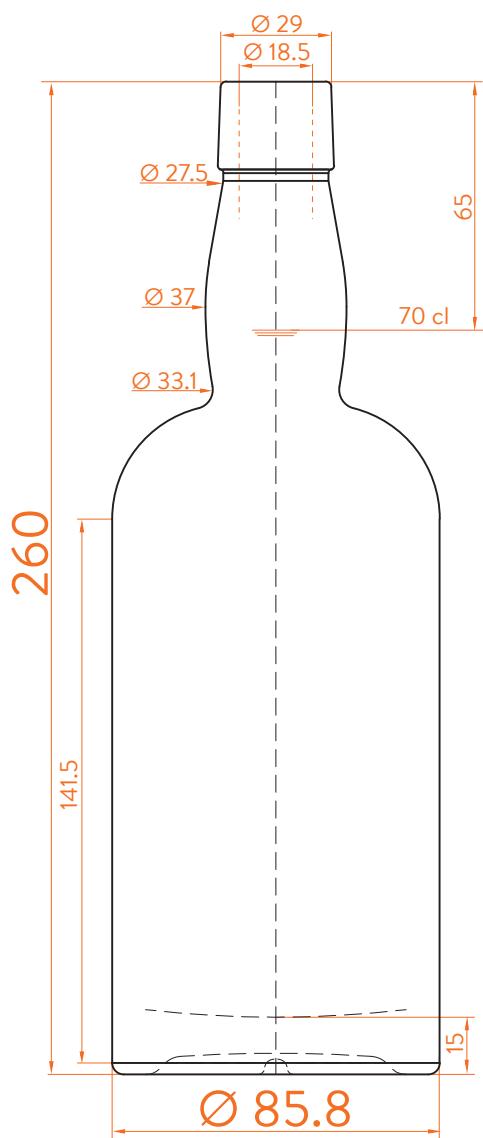

PIRATE ©

estal

www.estal.com
+34 972 821 676

Modelo registrado/
Registered model/
Modèle enregistré

Cork Special

EXTRA FLINT

DATOS TÉCNICOS TECHNICAL DATA DONNÉES TECHNIQUES

Peso / Weight / Poids	700 gr
Altura total / Total height / Hauteur totale	260 mm
Diámetro del cuerpo / Body diameter / Diamètre du corps	85,8 mm
Ø interno boca / Ø inner mouth / Ø intérieur bouche	18,5 mm
Capacidad a verter / Brimfull / Capacité Ras-Bord	726 ml

70 cl

At first the PIRATE range is proposed in 70 and 75 cl.
Following business opportunities, other sizes - from miniature 5 cl to big sizes 300 cl will be added to the range.

The elements detailed in this document are not contractual. They are only indicative.