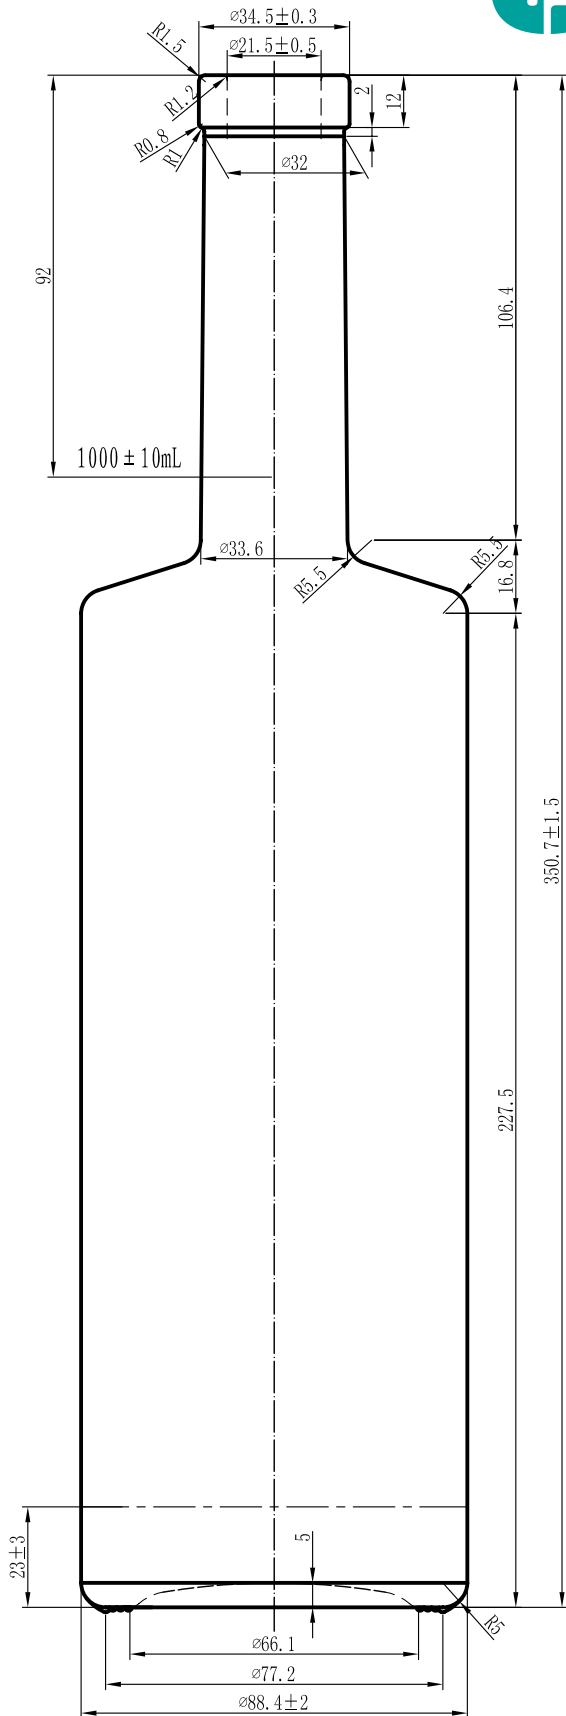

UNIVERSAL
PACKAGING
START TO FINISH PACKAGING

The SEATTLE 1L

Fill Point Capacity: 1000ml

Brimful Capacity: 1050ml +/- 15

Weight: 1150g + 80/-25g

Height: 350.7 +/- 1.5

Diameter: 88.4

Finish: BT (VS)

Mold#: GCU-31D

Type:
SPIRIT

VERSION 1	April 24, 2012