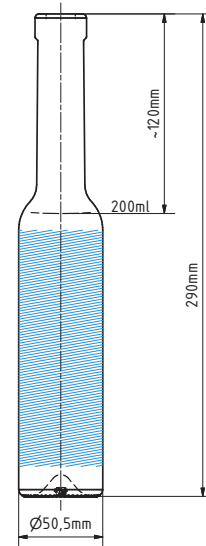

EXCLUSIVE 0.2 L | 200 ML

 Area for personalization

SPECIFICATION

Volume	200 ml
Brimful	235 ml
Weight	450 g
Height	290 mm
Diameter of body (max)	50.5 mm

% OF RECYCLED CONTENT

 Extra flint	30+	
 Flint	50+	
 Amber	40+	
 Black	65+	

FINISH TYPE

Bartop	Screw	Bayonete
		
Cork 17.5	CET 31.5	—
Cork 18.5	—	—
Vinolok 18.5	—	—
—	—	—