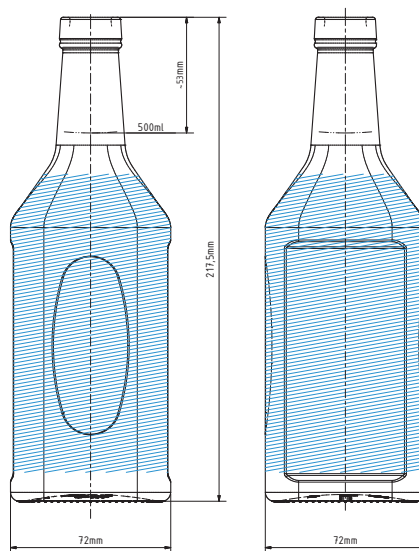

GIN D 0.5 L | 500 ml

 Area for personalization

SPECIFICATION

| | |
|--------------------------|-------------------|
| Volume | 500 ml |
| Brimful | 515 ml |
| Weight | 440 g |
| Height | 217.5 mm |
| Dimensions of body (max) | 72 × 72 mm |

% OF RECYCLED CONTENT

FINISH TYPE

| | Bartop | Screw | Bayonete |
|---------------------|---|---|---|
| |  |  |  |
| Cork 18.5 | | PP 28 | — |
| Vinolok 18.5 | | — | — |
| — | — | — | — |
| — | — | — | — |