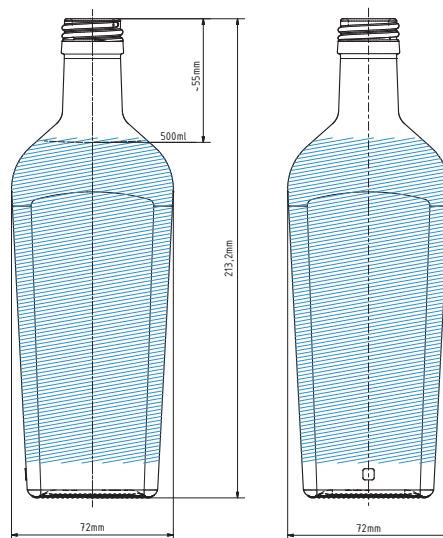

MORELLA 0.5 L | 500 ML

 Area for personalization

SPECIFICATION

Volume	500 ml
Brimful	520 ml
Weight	410 g
Height	213.2 mm
Dimensions of body (max)	72 × 72 mm

% OF RECYCLED CONTENT

<input type="radio"/> Extra flint	30+	
<input type="radio"/> Flint	50+	
<input type="radio"/> Amber	40+	
<input type="radio"/> Black	65+	

FINISH TYPE

	Bartop	Screw	Bayonete
			
Cork 18.5		PP 28 S	—
Vinolok 18.5		—	—
—	—	—	—
—	—	—	—