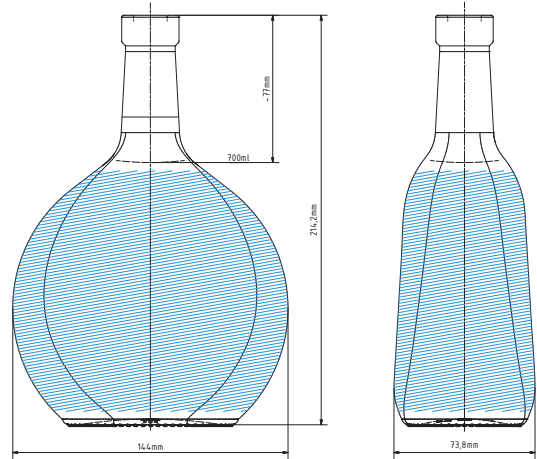

SAMTREST 0.7 L | 700 ML

 Area for personalization

SPECIFICATION

Volume	700 ml
Brimful	720 ml
Weight	580 g
Height	220 mm
Diameter of body (max)	144 × 73.8 mm

% OF RECYCLED CONTENT

<input type="radio"/> Extra flint	30+	
<input type="radio"/> Flint	50+	
<input type="radio"/> Amber	40+	
<input type="radio"/> Black	65+	

FINISH TYPE

	Bartop	Screw	Bayonete
			
Cork 17.5		UNI 9574-30	—
Vinolok 18.5		—	—
—	—	—	—
—	—	—	—