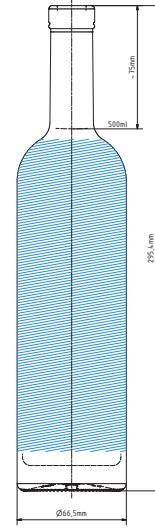

# VICE 0.5 L | 500 ML

 Area for personalization

## SPECIFICATION

|                        |                |
|------------------------|----------------|
| Volume                 | <b>500 ml</b>  |
| Brimful                | <b>520 ml</b>  |
| Weight                 | <b>600 g</b>   |
| Height                 | <b>295 mm</b>  |
| Diameter of body (max) | <b>66.5 mm</b> |

## FINISH TYPE

|                     | Bartop  | Screw   | Bayonete  |
|---------------------|---|---|---|
|                     |  |  |  |
| <b>Cork 17.5</b>    | —   | —   | —   |
| <b>Vinolok 17.5</b> | —   | —   | —   |
| —                   | —   | —   | —   |
| —                   | —   | —   | —   |