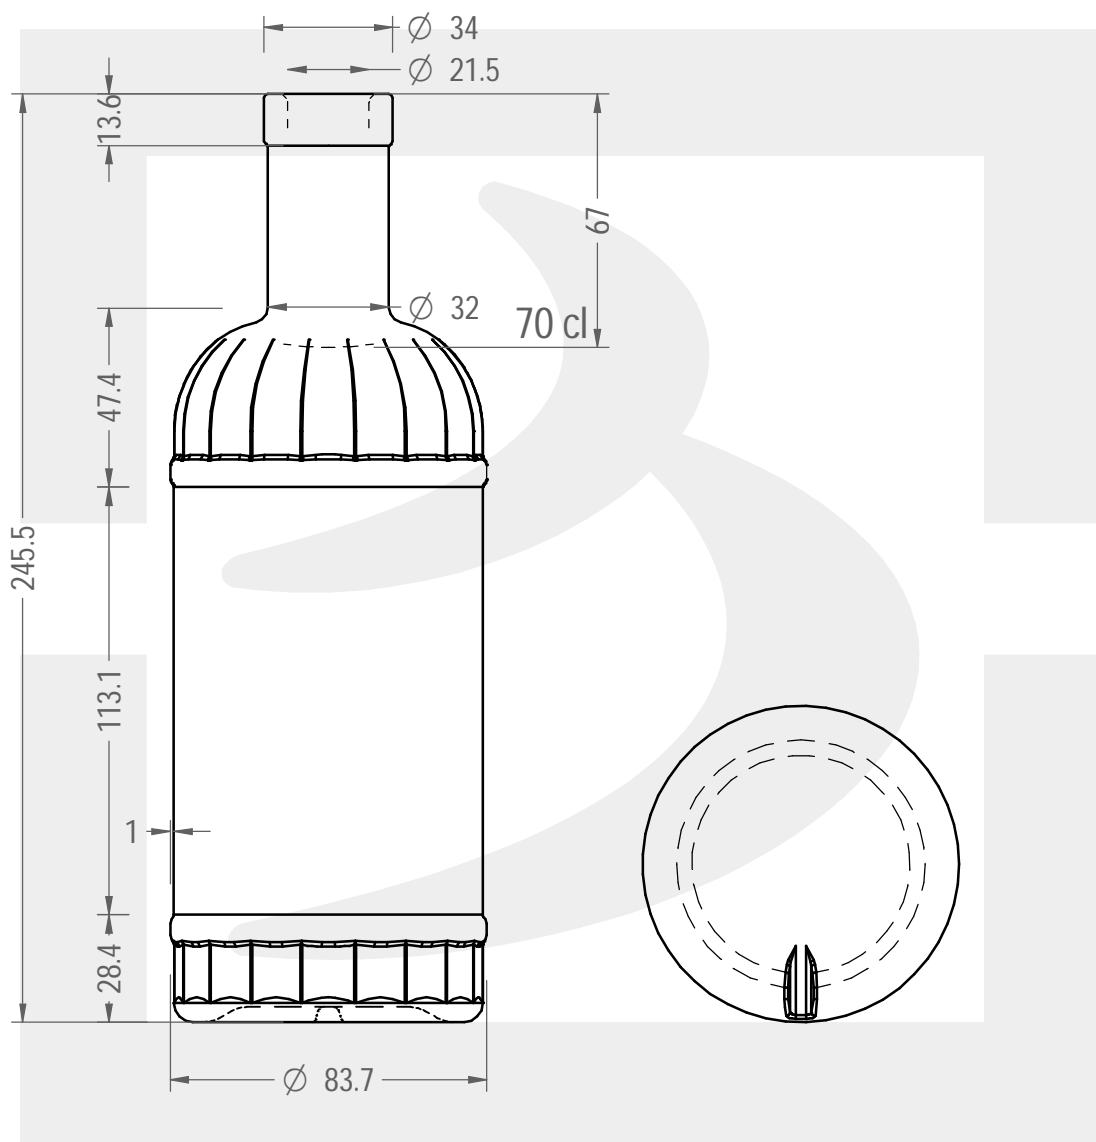

# BOT. CUPOLA 700 FVL 13 SE \$ \*

Colore :  
Color : BIANCO EXTRA

bruni glass

bruniglass.com

SCALA: 1:2  
SCALE:

Capacità R.B. (c.c.) : Brimful cap. (c.c.) :	735	Peso vetro (gr): Glass weight (gr):	590
Altezza tot (mm): Total height (mm):	245.5	Bocca: Finish:	FASCETTA VINOLOK
Diametro corpo (mm): Body diameter (mm):	83.7	Min. foro passante (mm): Minimum through bore (mm):	19

LE QUOTE SONO ESPRESSE IN mm  
DIMENSIONS ARE EXPRESSED IN mm

COD. ARTICOLO / ITEM CODE  
**30095D1**