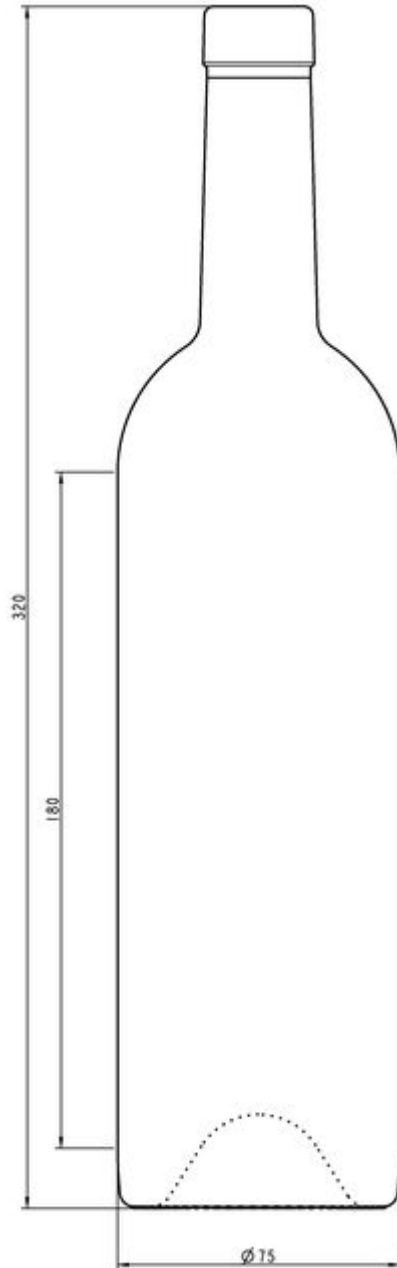

**STILL WINES
COLLECTION**

BORDELAISE SHAPE

A unique range for your promising vintage.

ROSÉ

Enhancing refreshing and aromatic flavors for trendy palates.

EXTREME FLINT

F1140075

OAK

T0140075

75CL BD MIRA

AVAILABLE COLORS

-  Extreme flint
-  Oak

TECHNICAL SPECIFICATIONS

Product code	140075
Capacity	75.0 cl
Brimfull capacity	77.0 cl
Height	320.0 mm
Diameter	75.0 mm
Shape	Round
Finish	Cork / Vinolok
Label protection	No
Refillable	No
Weight	580 g
Country	France