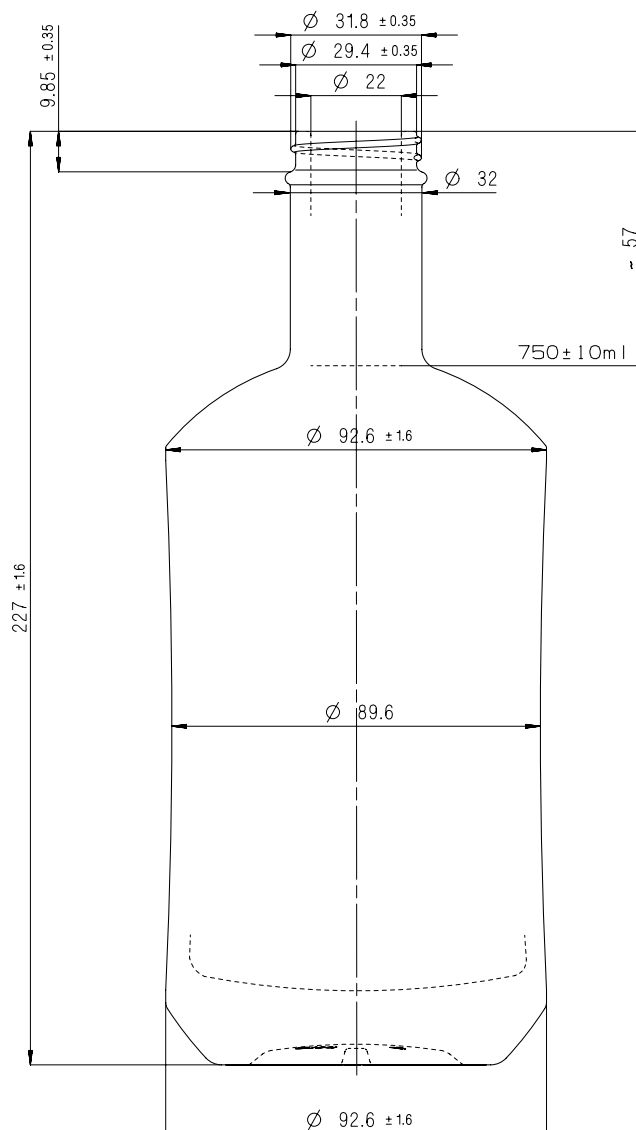

DIABOLO

HRASTNIK 1860

DIABOLO 50 ml BVP 18

HRASTNIK 1860

Designed for Steklarna Hrastnik
All rights reserved

Art. number: 22918008

Volume	50 ml	Pieces on pallet	6237=693x9
Weight	100 g	Weight of pallet kg	675 kg
Finish	BVP 18	Height of pallet	1,12 m

Art. number: 22918005

Volume	700 ml	Pieces on pallet	960=120x8
Weight	750 g	Weight of pallet kg	780 kg
Finish	PP 31,5	Height of pallet	2 m

DIABOLO 750 ml GPI 33/400

HRASTNIK 1860

Designed for Steklarna Hrastnik
All rights reserved

Art. number: 22918003

Volume	750 ml	Pieces on pallet	960=120x8
Weight	750 g	Weight of pallet kg	780 kg
Finish	GPI 33/400	Height of pallet	2 m

DIABOLO 750 ml OMN/P

HRASTNIK1860

Designed for Steklarna Hrastnik
All rights reserved

Art. number: 22918006

Volume	750 ml	Pieces on pallet	960=120x8
Weight	750 g	Weight of pallet kg	780 kg
Finish	OMN/P	Height of pallet	2 m