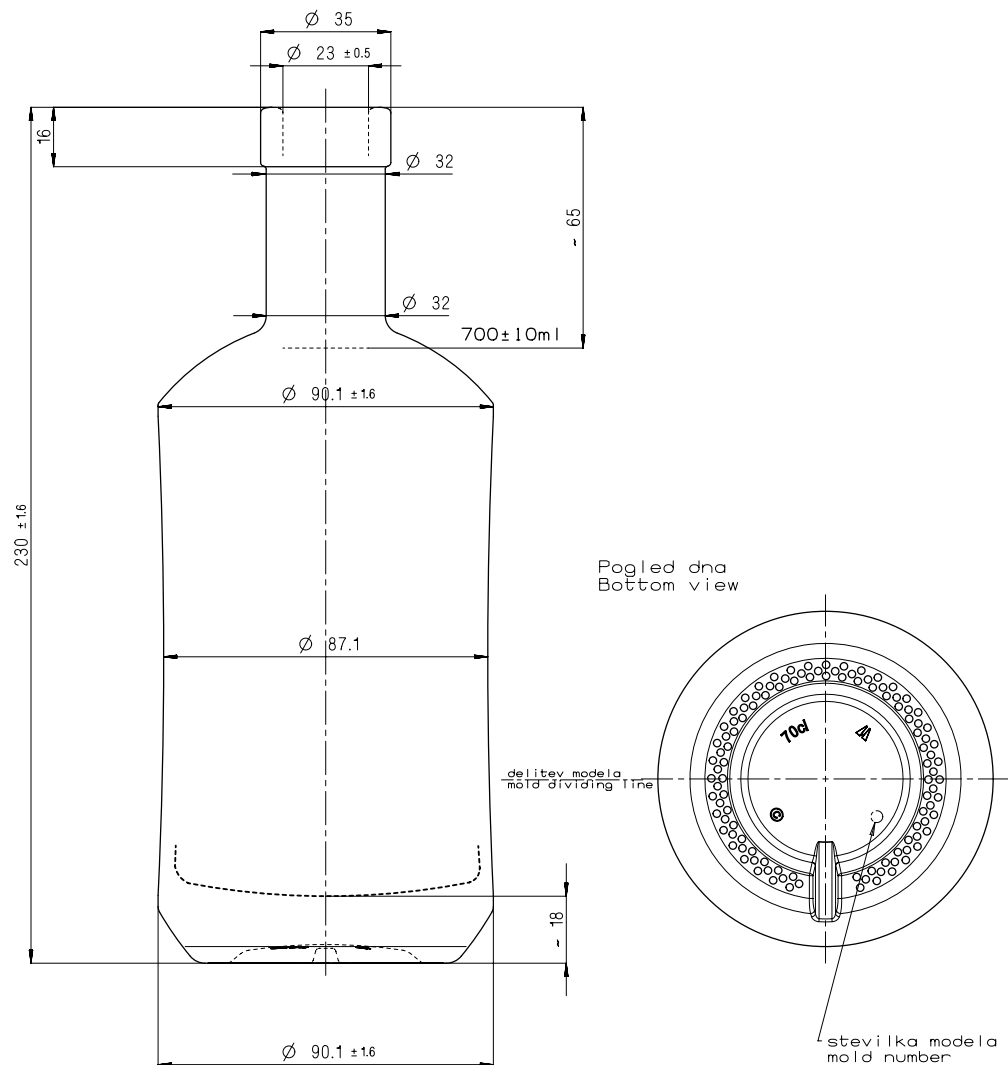

DIABOLO 700 ml F16

HRASTNIK 1860

Designed for Steklarna Hrastnik
All rights reserved

Art. number: 22918000

Volume	700 ml	Pieces on pallet	960=120x8
Weight	750 g	Weight of pallet kg	780 kg
Finish	F16	Height of pallet	2 m