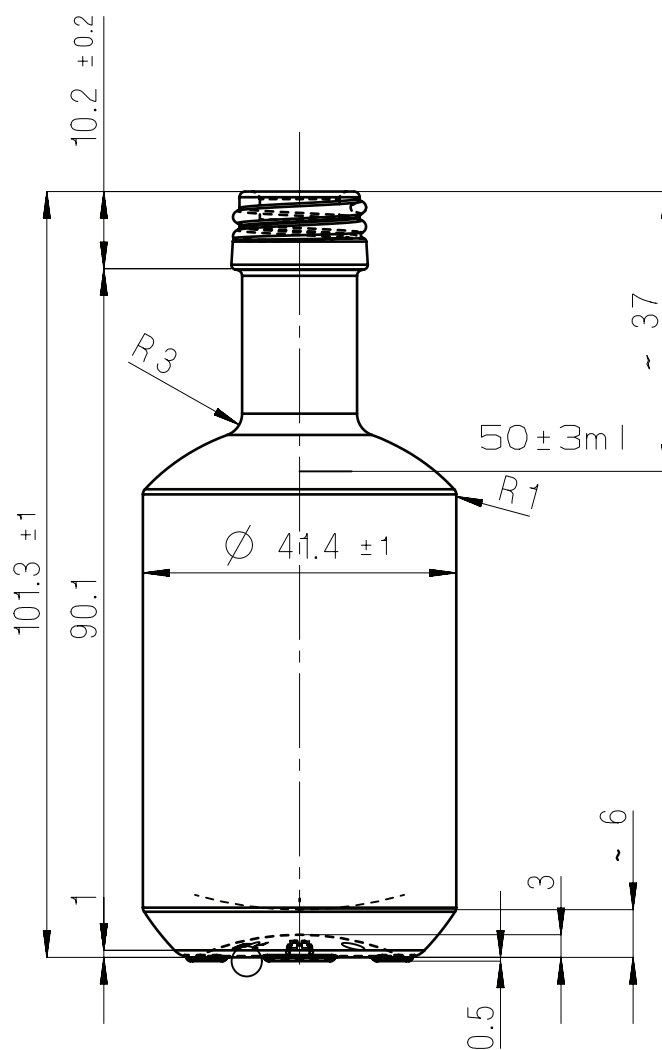

DIABOLO

HRASTNIK 1860

DIABOLO 50 ml BVP 18

HRASTNIK 1860

Designed for Steklarna Hrastnik
All rights reserved

Art. number: 22918008

Volume	50 ml	Pieces on pallet	6237=693x9
Weight	100 g	Weight of pallet kg	675 kg
Finish	BVP 18	Height of pallet	1,12 m

DIABOLO 350 ml F14

HRASTNIK 1860

Designed for Steklarna Hrastnik
All rights reserved

Art. number: 22918009

Volume	350 ml	Pieces on pallet	
Weight	400 g	Weight of pallet kg	
Finish	F14	Height of pallet	

Pogled dna
Bottom view

sf. modela
mold number

DIABOLO 500 ml F14

HRASTNIK 1860

Designed for Steklarna Hrastnik
All rights reserved

Art. number: 22918007

Volume	500 ml	Pieces on pallet	1386=154x9
Weight	600 g	Weight of pallet kg	890 kg
Finish	F14	Height of pallet	1,96 m

Art. number: 22918006

Volume	750 ml	Pieces on pallet	960=120x8
Weight	750 g	Weight of pallet kg	780 kg
Finish	OMN/P	Height of pallet	2 m