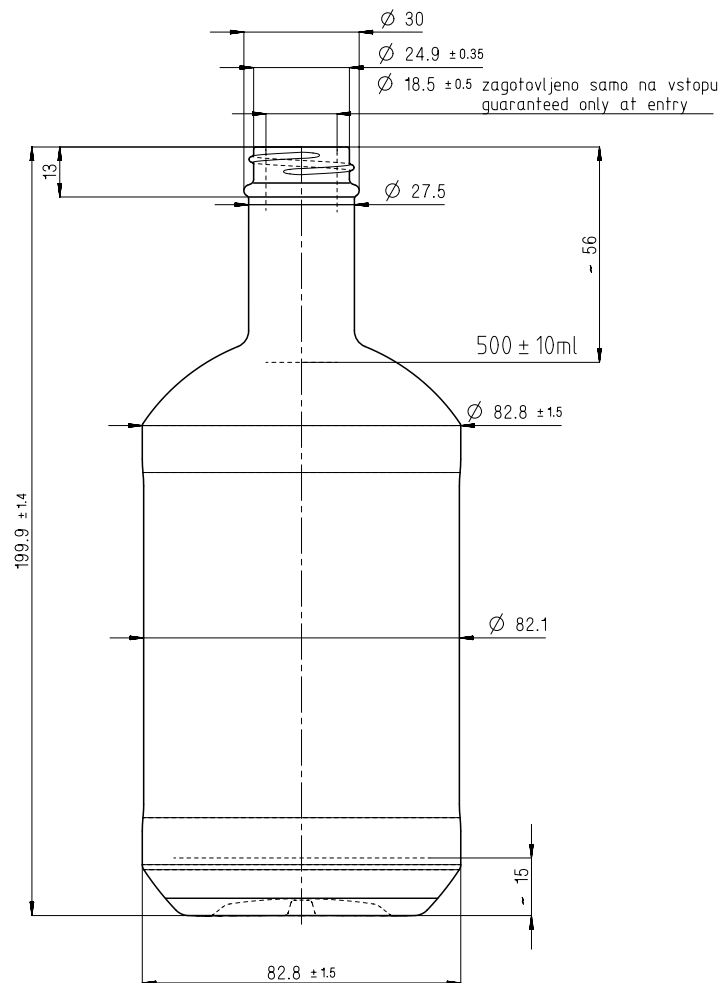

DIABOLO

HRASTNIK 1860

DIABOLO 50 ml BVP 18

HRASTNIK 1860

Designed for Steklarna Hrastnik
All rights reserved

Art. number: 22918008

Volume	50 ml	Pieces on pallet	6237=693x9
Weight	100 g	Weight of pallet kg	675 kg
Finish	BVP 18	Height of pallet	1,12 m

Pogled dna
Bottom view

St. modela
Mold number

Profil notranje luknje M 2:1
Inner hole profile S 2:1

Opomba/Remark: $\varnothing D1 \leq \varnothing D2$
 $\varnothing D3 > \varnothing D2$

Art. number: 22918010

Volume	500 ml	Pieces on pallet	1386=154x9
Weight	600 g	Weight of pallet kg	890 kg
Finish	GPI 28-400	Height of pallet	1,96 m

Pogled dna
Bottom view

DIABOLO 700 ml F16

HRASTNIK 1860

Designed for Steklarna Hrastnik
All rights reserved

Art. number: 22918006

Volume	750 ml	Pieces on pallet	960=120x8
Weight	750 g	Weight of pallet kg	780 kg
Finish	OMN/P	Height of pallet	2 m