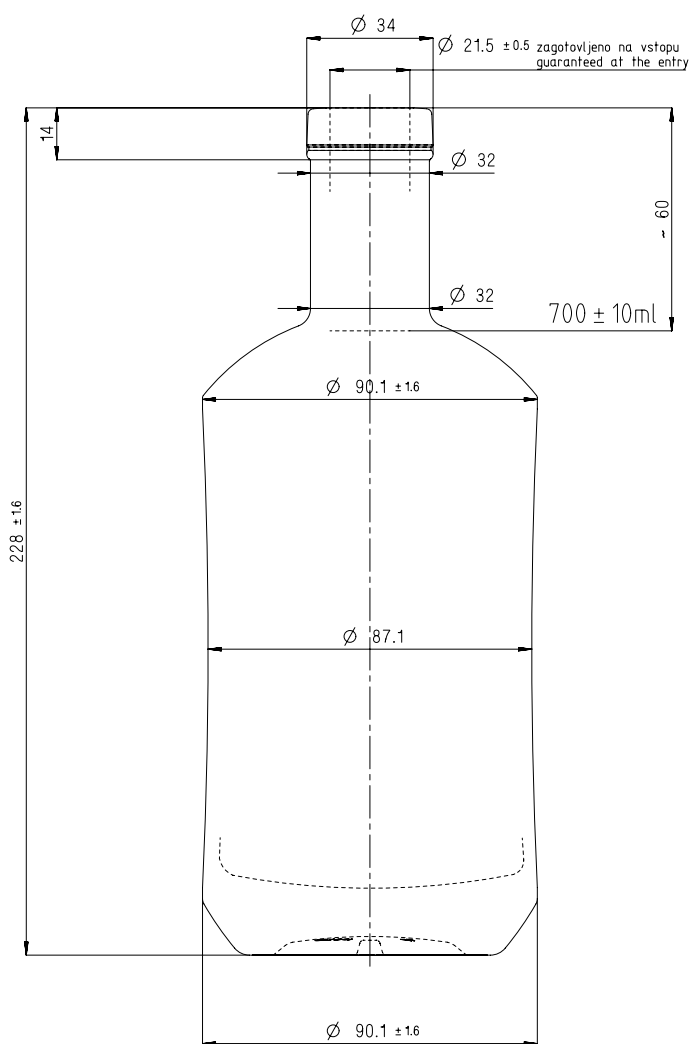

DIABOLO 700 ml OMNIBUS

HRASTNIK 1860

Designed for Steklarna Hrastnik
All rights reserved

Art. number: 22918004

Volume	700 ml	Pieces on pallet	960=120x8
Weight	750 g	Weight of pallet kg	780 kg
Finish	OMNIBUS	Height of pallet	2 m