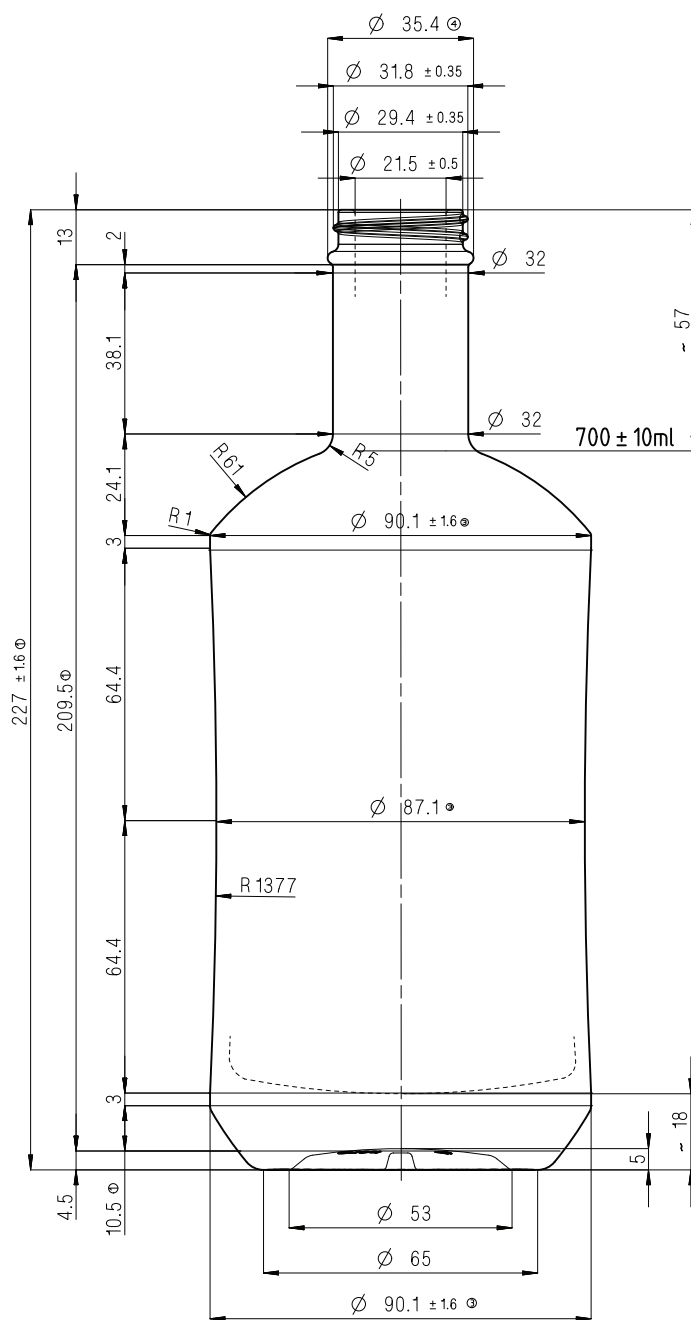

DIABOLO 700 ml GPI 33/400

HRASTNIK 1860

Designed for Steklarna Hrastnik
All rights reserved

Art. number: 22918001

Volume	700 ml	Pieces on pallet	960=120x8
Weight	750 g	Weight of pallet kg	780 kg
Finish	GPI 33/400	Height of pallet	2 m