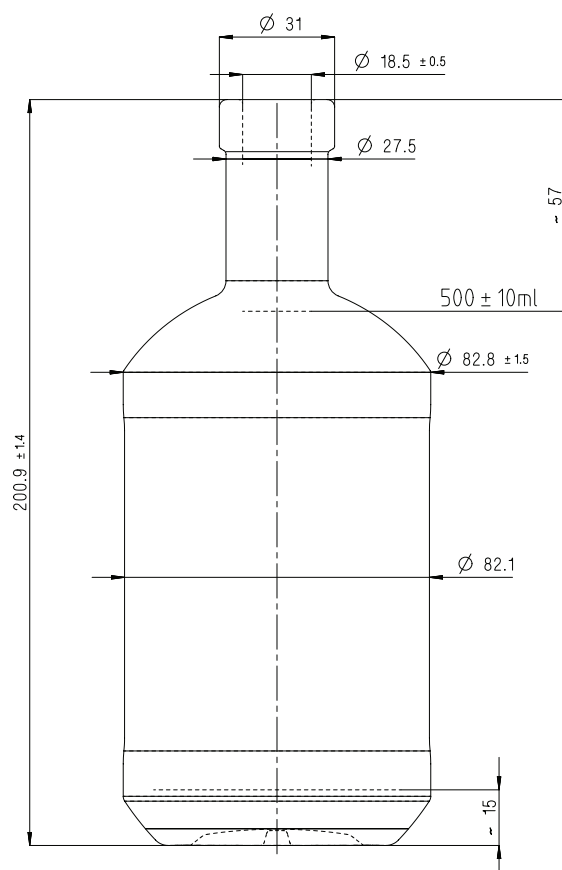

DIABOLO

HRASTNIK 1860

DIABOLO 50 ml BVP 18

HRASTNIK 1860

Designed for Steklarna Hrastnik
All rights reserved

Art. number: 22918008

Volume	50 ml	Pieces on pallet	6237=693x9
Weight	100 g	Weight of pallet kg	675 kg
Finish	BVP 18	Height of pallet	1,12 m

sf. modela
mold number

DIABOLO 500 ml F14

HRASTNIK 1860

Designed for Steklarna Hrastnik
All rights reserved

Art. number: 22918007

Volume	500 ml	Pieces on pallet	1386=154x9
Weight	600 g	Weight of pallet kg	890 kg
Finish	F14	Height of pallet	1,96 m

Volume	500 ml	Pieces on pallet	1386=154x9
Weight	600 g	Weight of pallet kg	890 kg
Finish	GPI 28-400	Height of pallet	1,96 m

Pogled dna
Bottom view

DIABOLO 700 ml F16

HRASTNIK 1860

Designed for Steklarna Hrastnik
All rights reserved

Art. number: 22918006

Volume	750 ml	Pieces on pallet	960=120x8
Weight	750 g	Weight of pallet kg	780 kg
Finish	OMN/P	Height of pallet	2 m