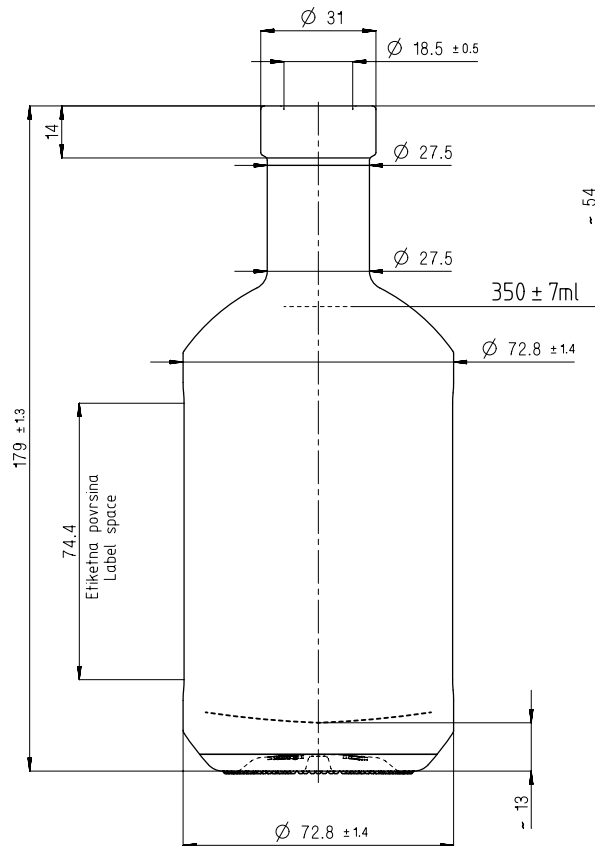

DIABOLO

HRASTNIK 1860

DIABOLO 50 ml BVP 18

HRASTNIK 1860

Designed for Steklarna Hrastnik
All rights reserved

Art. number: 22918008

Volume	50 ml	Pieces on pallet	6237=693x9
Weight	100 g	Weight of pallet kg	675 kg
Finish	BVP 18	Height of pallet	1,12 m

DIABOLO 350 ml F14

HRASTNIK 1860

Designed for Steklarna Hrastnik
All rights reserved

Art. number: 22918009

Volume	350 ml	Pieces on pallet	
Weight	400 g	Weight of pallet kg	
Finish	F14	Height of pallet	

Pogled dna
Bottom view

sf. modela
mold number

DIABOLO 500 ml F14

HRASTNIK 1860

Designed for Steklarna Hrastnik
All rights reserved

Art. number: 22918007

Volume	500 ml	Pieces on pallet	1386=154x9
Weight	600 g	Weight of pallet kg	890 kg
Finish	F14	Height of pallet	1,96 m

Art. number: 22918006

Volume	750 ml	Pieces on pallet	960=120x8
Weight	750 g	Weight of pallet kg	780 kg
Finish	OMN/P	Height of pallet	2 m