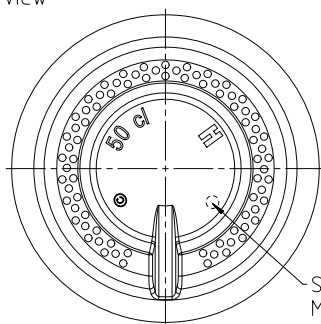

sf. modela
mold number

DIABOLO 500 ml F14

HRASTNIK 1860

Designed for Steklarna Hrastnik
All rights reserved

Art. number: 22918007

Volume	500 ml	Pieces on pallet	1386=154x9
Weight	600 g	Weight of pallet kg	890 kg
Finish	F14	Height of pallet	1,96 m

Pogled dna
Bottom view

St. modela
Mold number

Profil notranje luknje M 2:1
Inner hole profile S 2:1

Opomba/Remark: $\varnothing D1 \leq \varnothing D2$
 $\varnothing D3 > \varnothing D2$

Art. number: 22918010

Volume	500 ml	Pieces on pallet	1386=154x9
Weight	600 g	Weight of pallet kg	890 kg
Finish	GPI 28-400	Height of pallet	1,96 m

Pogled dna
Bottom view

DIABOLO 700 ml F16

HRASTNIK 1860

Designed for Steklarna Hrastnik
All rights reserved

Art. number: 22918000

Volume	700 ml	Pieces on pallet	960=120x8
Weight	750 g	Weight of pallet kg	780 kg
Finish	F16	Height of pallet	2 m

DIABOLO 700 ml GPI 33/400

HRASTNIK 1860

Designed for Steklarna Hrastnik
All rights reserved