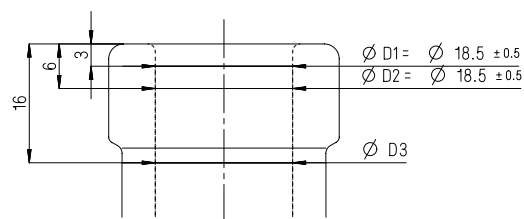

sf. modela
mold number

DIABOLO 500 ml F14

HRASTNIK 1860

Designed for Steklarna Hrastnik
All rights reserved

Art. number: 22918007

Volume	500 ml	Pieces on pallet	1386=154x9
Weight	600 g	Weight of pallet kg	890 kg
Finish	F14	Height of pallet	1,96 m

Pogled dna
Bottom view

St. modela
Mold number

Profil notranje luknje M 2:1
Inner hole profile S 2:1

Opomba/Remark: $\varnothing D1 \leq \varnothing D2$
 $\varnothing D3 > \varnothing D2$

Art. number: 22918010

Volume	500 ml	Pieces on pallet	1386=154x9
Weight	600 g	Weight of pallet kg	890 kg
Finish	GPI 28-400	Height of pallet	1,96 m

Pogled dna
Bottom view

DIABOLO 700 ml F16

HRASTNIK 1860

Designed for Steklarna Hrastnik
All rights reserved