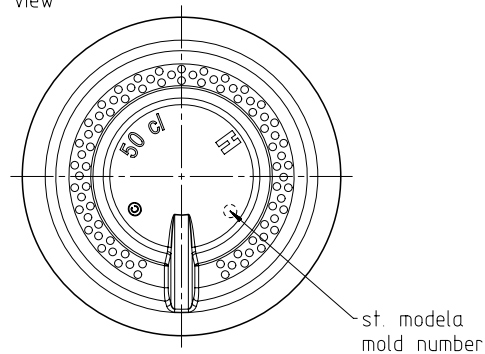

sf. modela
mold number

DIABOLO 500 ml F14

HRASTNIK 1860

Designed for Steklarna Hrastnik
All rights reserved

Art. number: 22918007

Volume	500 ml	Pieces on pallet	1386=154x9
Weight	600 g	Weight of pallet kg	890 kg
Finish	F14	Height of pallet	1,96 m

Pogled dna
Bottom view

St. modela
Mold number

Profil notranje luknje M 2:1
Inner hole profile S 2:1

Opomba/Remark: $\varnothing D1 \leq \varnothing D2$
 $\varnothing D3 > \varnothing D2$

Art. number: 22918010

Volume	500 ml	Pieces on pallet	1386=154x9
Weight	600 g	Weight of pallet kg	890 kg
Finish	GPI 28-400	Height of pallet	1,96 m

Pogled dna
Bottom view

DIABOLO 700 ml F16

HRASTNIK 1860

Designed for Steklarna Hrastnik
All rights reserved

Art. number: 22918000

Volume	700 ml	Pieces on pallet	960=120x8
Weight	750 g	Weight of pallet kg	780 kg
Finish	F16	Height of pallet	2 m

DIABOLO 700 ml GPI 33/400

HRASTNIK 1860

Designed for Steklarna Hrastnik
All rights reserved