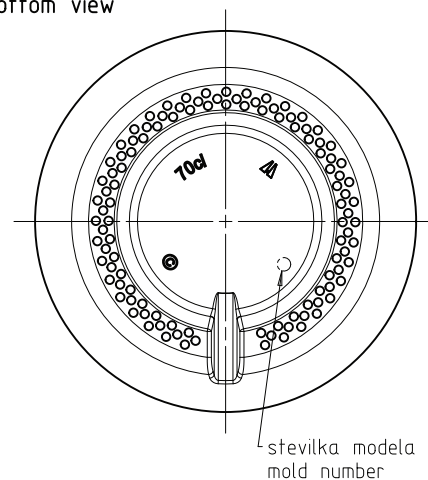

Volume	500 ml	Pieces on pallet	1386=154x9
Weight	600 g	Weight of pallet kg	890 kg
Finish	GPI 28-400	Height of pallet	1,96 m

Pogled dna
Bottom view

DIABOLO 700 ml F16

HRASTNIK 1860

Designed for Steklarna Hrastnik
All rights reserved

Art. number: 22918000

Volume	700 ml	Pieces on pallet	960=120x8
Weight	750 g	Weight of pallet kg	780 kg
Finish	F16	Height of pallet	2 m

DIABOLO 700 ml GPI 33/400

HRASTNIK 1860

Designed for Steklarna Hrastnik
All rights reserved

Art. number: 22918001

Volume	700 ml	Pieces on pallet	960=120x8
Weight	750 g	Weight of pallet kg	780 kg
Finish	GPI 33/400	Height of pallet	2 m

Pogled dna
Bottom view

DIABOLO 700 ml OMNIBUS

HRASTNIK 1860

Designed for Steklarna Hrastnik
All rights reserved

Art. number: 22918003

Volume	750 ml	Pieces on pallet	960=120x8
Weight	750 g	Weight of pallet kg	780 kg
Finish	GPI 33/400	Height of pallet	2 m

DIABOLO 750 ml OMN/P

HRASTNIK1860

Designed for Steklarna Hrastnik
All rights reserved