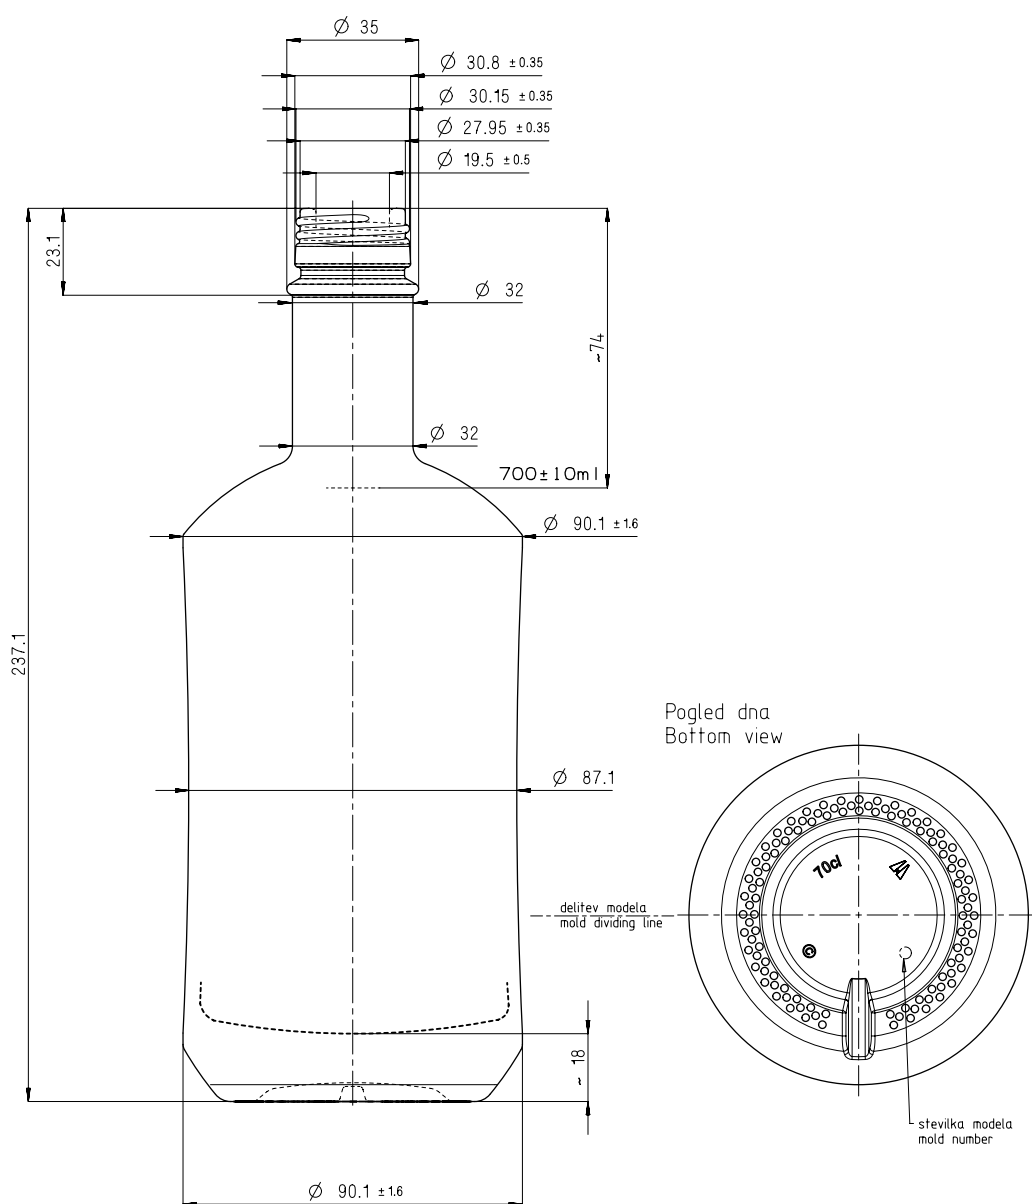

Art. number: 22918004

Volume	700 ml	Pieces on pallet	960=120x8
Weight	750 g	Weight of pallet kg	780 kg
Finish	OMNIBUS	Height of pallet	2 m

DIABOLO 700 ml PP31,5

HRASTNIK 1860

Designed for Steklarna Hrastnik
All rights reserved

Art. number: 22918005

Volume	700 ml	Pieces on pallet	960=120x8
Weight	750 g	Weight of pallet kg	780 kg
Finish	PP 31,5	Height of pallet	2 m

DIABOLO 750 ml GPI 33/400

HRASTNIK 1860

Designed for Steklarna Hrastnik
All rights reserved

Art. number: 22918003

Volume	750 ml	Pieces on pallet	960=120x8
Weight	750 g	Weight of pallet kg	780 kg
Finish	GPI 33/400	Height of pallet	2 m

DIABOLO 750 ml OMN/P

HRASTNIK1860

Designed for Steklarna Hrastnik
All rights reserved

Art. number: 22918006

Volume	750 ml	Pieces on pallet	960=120x8
Weight	750 g	Weight of pallet kg	780 kg
Finish	OMN/P	Height of pallet	2 m