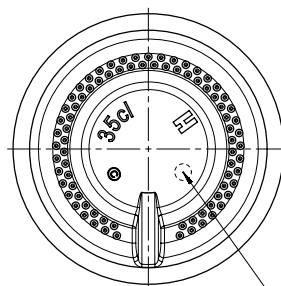

DIABOLO

HRASTNIK 1860

DIABOLO 50 ml BVP 18

HRASTNIK 1860

Designed for Steklarna Hrastnik
All rights reserved

Art. number: 22918008

Volume	50 ml	Pieces on pallet	6237=693x9
Weight	100 g	Weight of pallet kg	675 kg
Finish	BVP 18	Height of pallet	1,12 m

DIABOLO 350 ml F14

HRASTNIK 1860

Designed for Steklarna Hrastnik
All rights reserved

Art. number: 22918009

Volume	350 ml	Pieces on pallet	
Weight	400 g	Weight of pallet kg	
Finish	F14	Height of pallet	

Pogled dna
Bottom view

sf. modela
mold number

DIABOLO 500 ml F14

HRASTNIK 1860

Designed for Steklarna Hrastnik
All rights reserved

Art. number: 22918007

Volume	500 ml	Pieces on pallet	1386=154x9
Weight	600 g	Weight of pallet kg	890 kg
Finish	F14	Height of pallet	1,96 m

Volume	500 ml	Pieces on pallet	1386=154x9
Weight	600 g	Weight of pallet kg	890 kg
Finish	GPI 28-400	Height of pallet	1,96 m

Pogled dna
Bottom view

DIABOLO 700 ml F16

HRASTNIK 1860

Designed for Steklarna Hrastnik
All rights reserved