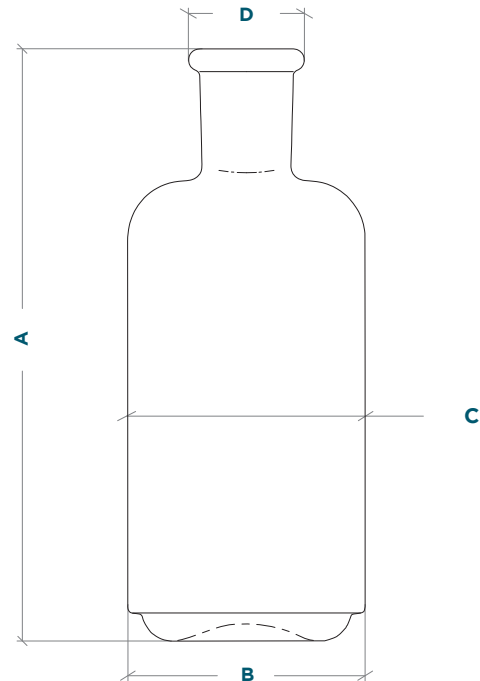

# RIVIERA PEMIERE

EXCLUSIVE DESIGN

CAPACITY	WEIGHT	HEIGHT (A)	BODY (B/C)	NECK FINISH (D)	BRIMFULL	COLOUR
200 ml*	300 gr	152 mm	60/60 mm	R 17.5/30 mm	215 ml	
500 ml*	500 gr	195.3 mm	77.6/77.6 mm	R 21.5/38 mm	520 ml	●
700 ml	600 gr	215 mm	85.5/85.5 mm	R 21.5/42 mm	720 ml	●
750 ml*	600 gr	215 mm	87.8/87.8 mm	R 21.5/42 mm	770 ml	● ●