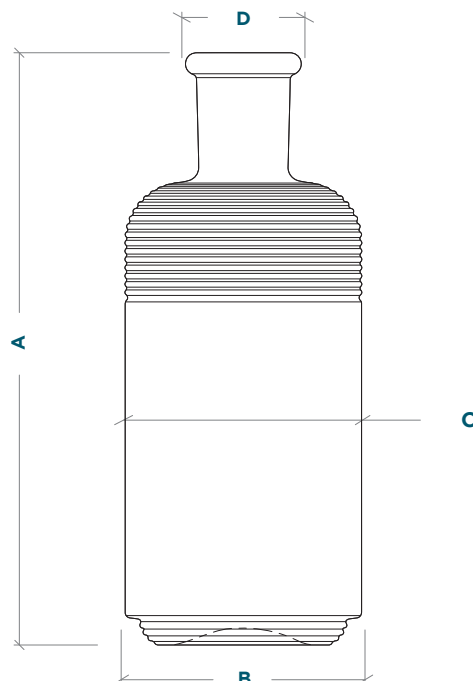

SPIRITS COLLECTION

RIVIERA RINGS

EXCLUSIVE DESIGN

CAPACITY	WEIGHT	HEIGHT (A)	BODY (B/C)	NECK FINISH (D)	BRIMFULL	COLOUR
500 ml*	500 gr	195.3 mm	77.9/77.9 mm	R 21.5/38 mm	520 ml	
700 ml	600 gr	215 mm	86.2/86.2 mm	R 21.5/42 mm	725 ml	
750 ml*	600 gr	215 mm	88.6/88.6 mm	R 21.5/42 mm	775 ml	