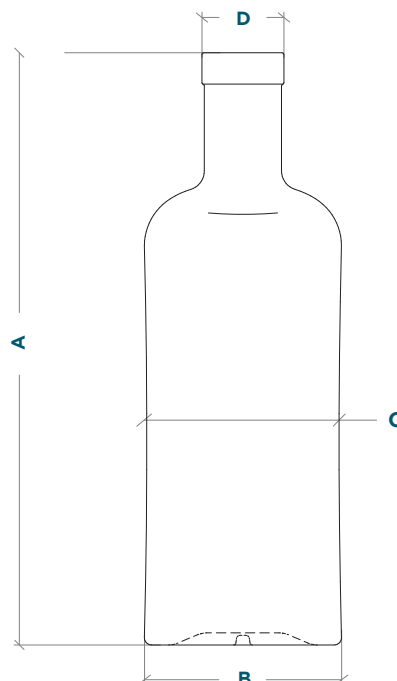

SPIRITS COLLECTION

EXCLUSIVE DESIGN

CAPACITY	WEIGHT	HEIGHT (A)	BODY (B/C)	NECK FINISH (D)	BRIMFULL	COLOUR
200 ml*	350 gr	172.8 mm	58.9/58.9 mm	B 17.5/28 mm	214 ml	
500 ml	500 gr	223.4 mm	74.9/74.9 mm	B 21.5/34 mm	530 ml	
700 ml	600 gr	245.5 mm	81.7/81.7 mm	B 21.5/34 mm	735 ml	