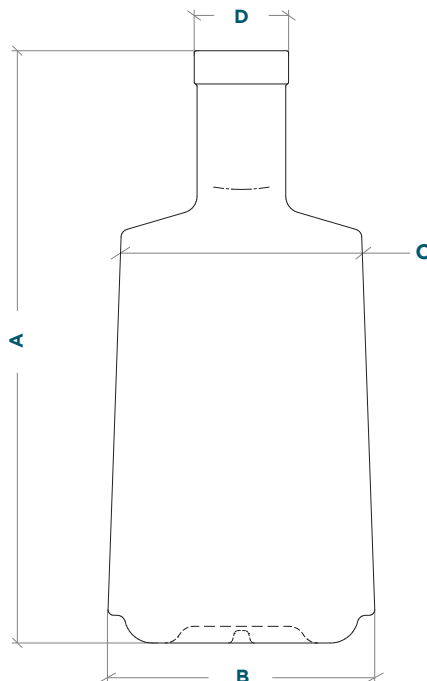

# HARPER

EXCLUSIVE DESIGN

CAPACITY	WEIGHT	HEIGHT (A)	BODY (B/C)	NECK FINISH (D)	BRIMFULL	COLOUR
700 ml 750 ml*	750 gr	213.5 mm	96.1/86.8 mm	B 21.5/34 mm	720 ml	

PATENTED MODEL | \*IN PROGRESS

**REIS**  
PACKAGING EUROPE