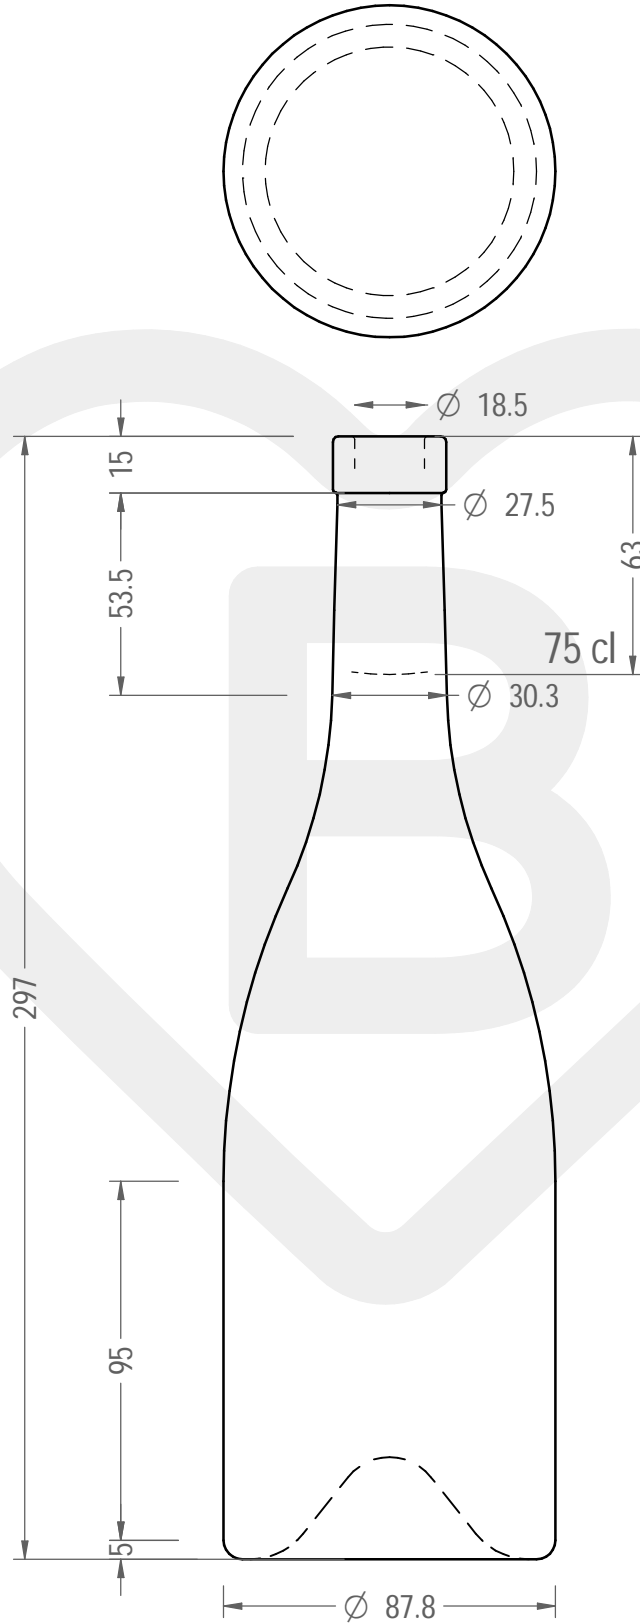

# BOT. ARTHUR 750 FVL 15 \$

Color : BIANCO EXTRA

This drawing is approximate and not binding - Berlin Packaging Italy S.p.A. does not assume any guarantee or obligation for use of this drawing or for information contained therein

Brimful capacity (c.c.):	770	Weight (g):	650
Finish:	FASCETTA VINOLOK	Minimum through bore (mm):	-
Pressure resistance (bar):	-		

For full technical details please contact sales representative

ITEM CODE: **42754P3**