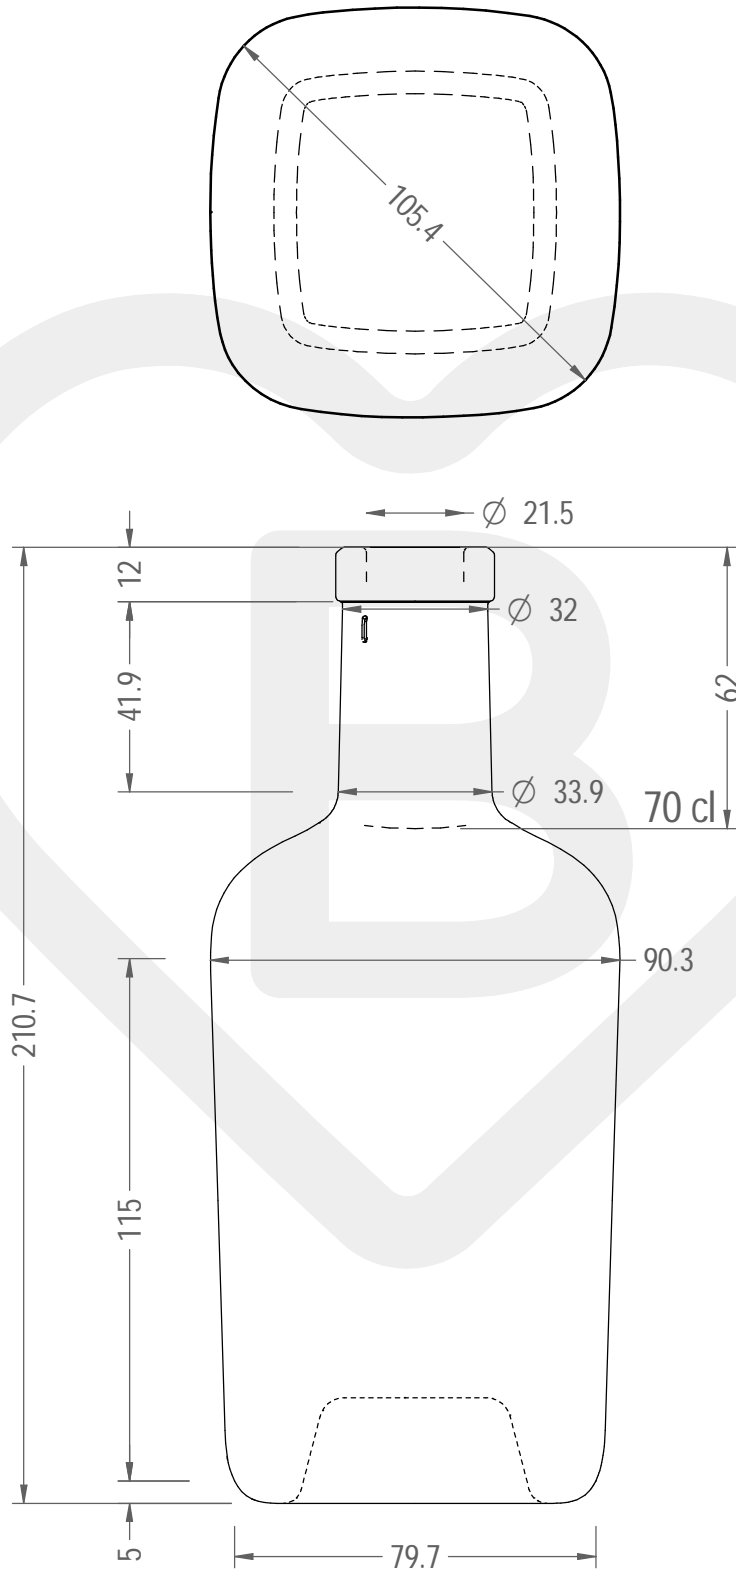

ITEM

BOT. PAT 700 FVL 12 *

Color : BIANCO EXTRA

This drawing is approximate and not binding - Berlin Packaging Italy S.p.A. does not assume any guarantee or obligation for use of this drawing or for information contained therein

Brimful capacity (c.c.):	728	Weight (g):	650
Finish:	FASCETTA VINOLOK	Minimum through bore (mm):	-
Pressure resistance (bar):	-		

For full technical details please contact sales representative

ITEM CODE: **37224D1**