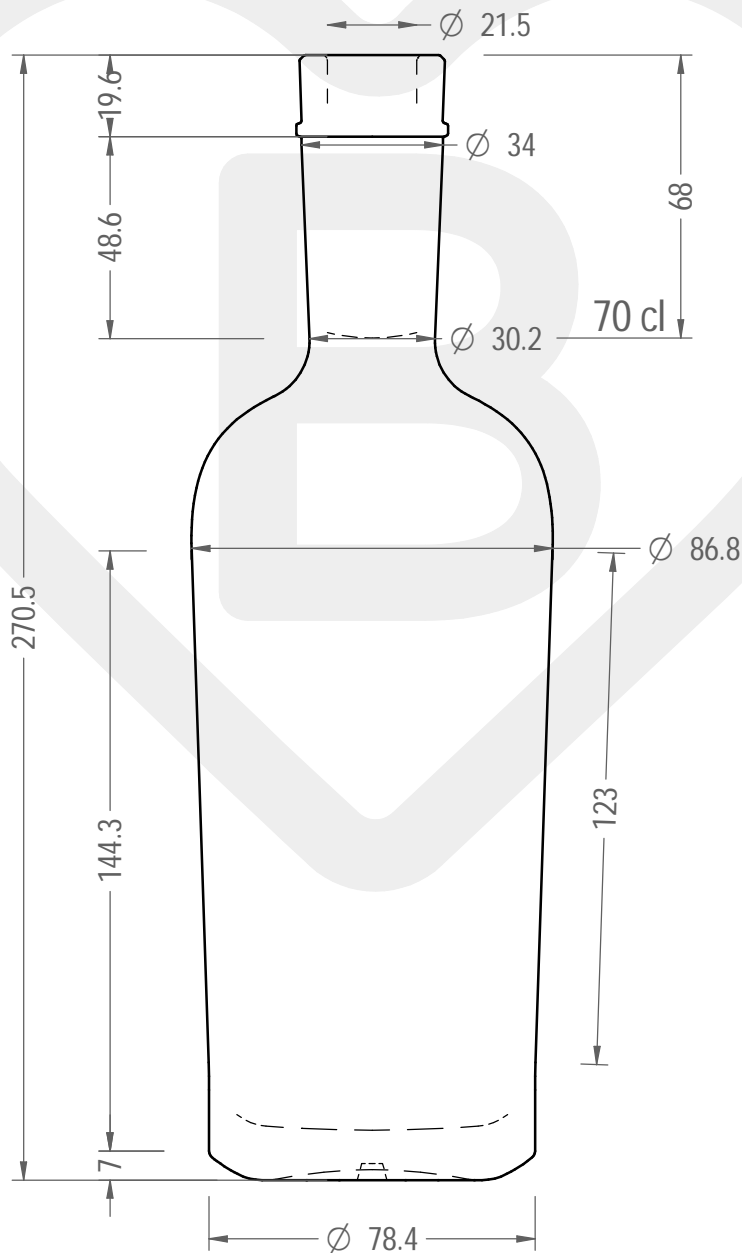

ITEM

BOT. AMY 700 FVL 19,6 *

Color : BIANCO EXTRA

This drawing is approximate and not binding - Berlin Packaging Italy S.p.A. does not assume any guarantee or obligation for use of this drawing or for information contained therein

Brimful capacity (c.c.):	728	Weight (g):	785
Finish:	FASCETTA VINOLOK	Minimum through bore (mm):	-
Pressure resistance (bar):	-		

For full technical details please contact sales representative

ITEM CODE: **37219D1**