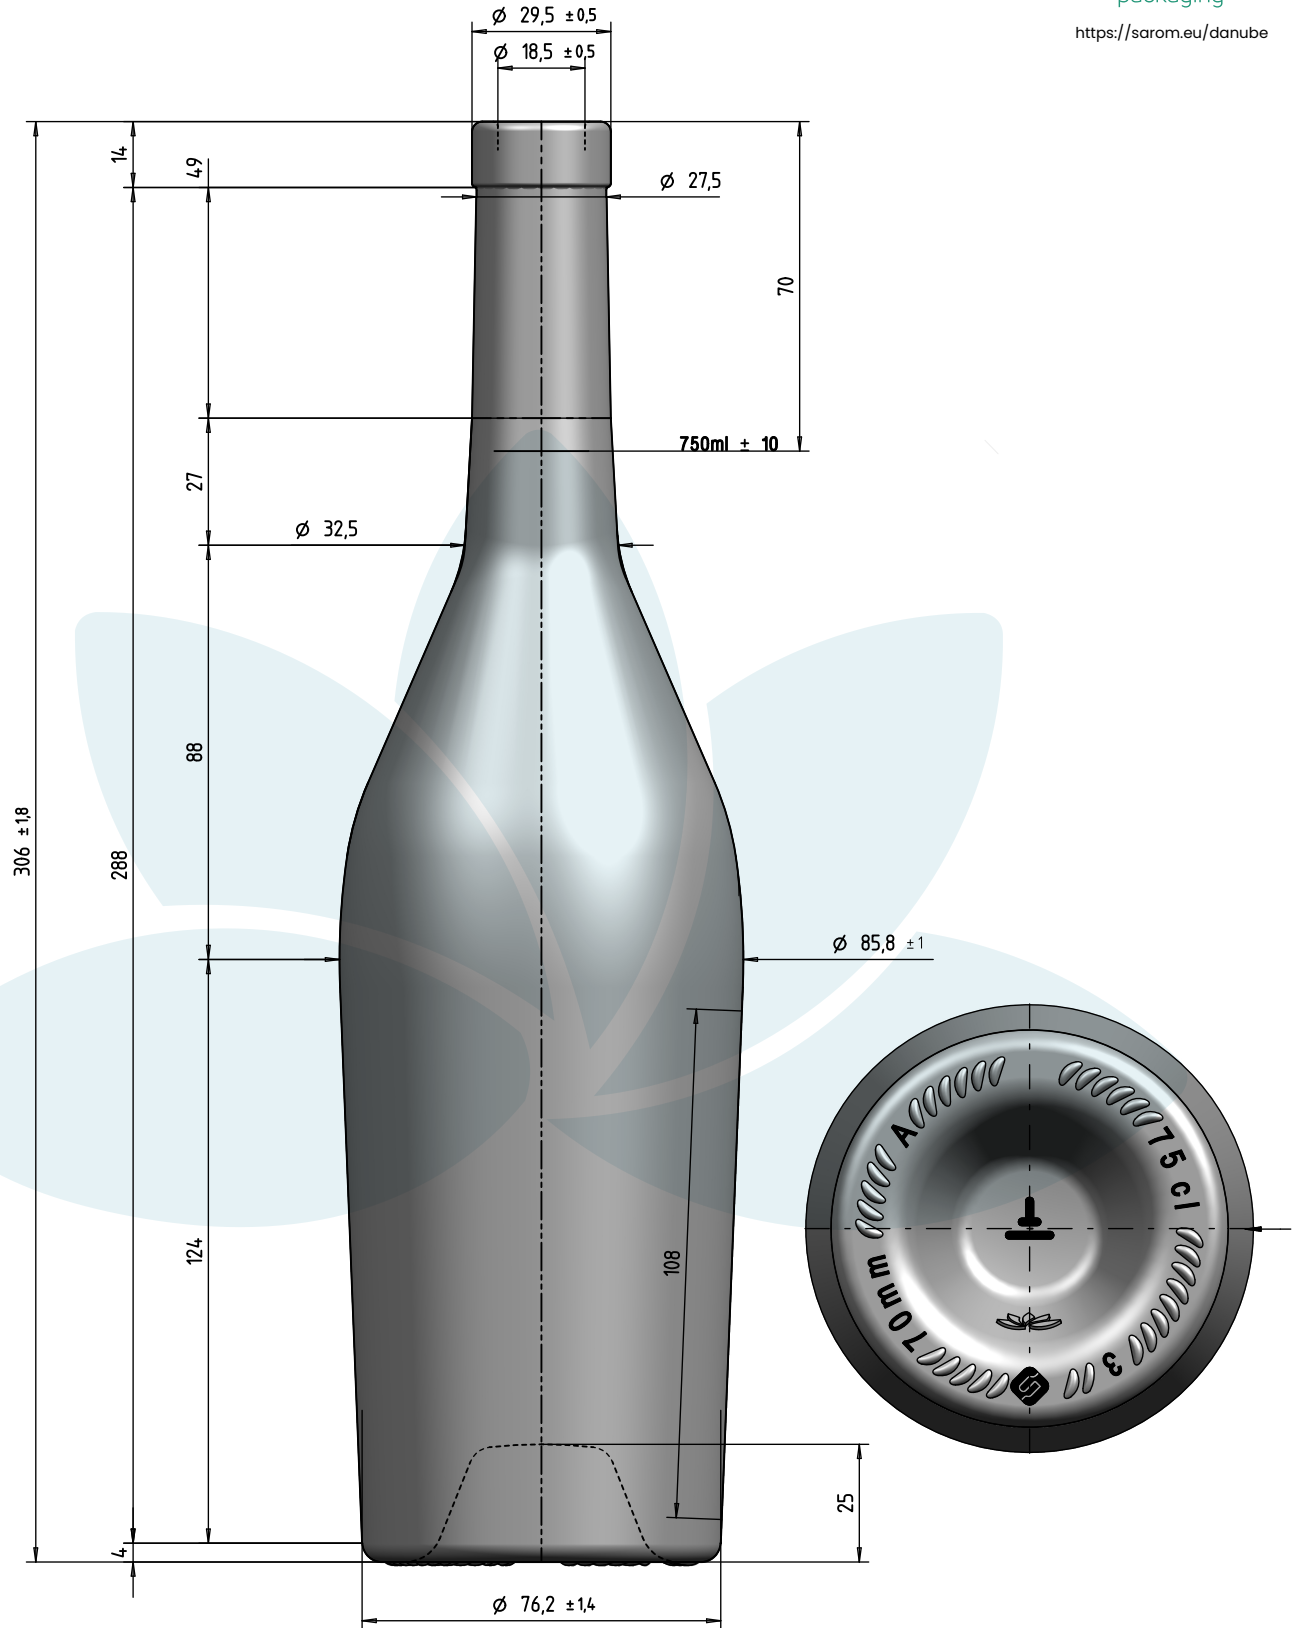

DANUBE BELENE 750

Color: Licorice / Pure Flint / Vintage Flint

SAROM
packaging

<https://sarom.eu/danube>

The images, graphic and technical representations as well as the appellations included, attached and/or presented within this document are registered or are in the process of being registered with the competent authorities, and are the intellectual property of Sarom Packaging (the Intellectual Property). The Intellectual Property is subject to copyright, trademark and other intellectual property rights under EU laws and international conventions. No right, title, or interest in or to the Intellectual Property is transferred to you. Any use, distribution or copy, in any form, is strictly prohibited without the prior written consent of Sarom Packaging. The use of any intellectual creation without consent is sanctioned according to the applicable legal provisions regarding illegal copying, counterfeiting and unlawful use of protected intellectual property. This drawing is approximate and not binding - Sarom Packaging, does not assume any guarantee or obligation for use of this drawing or for information contained therein.

Brimful capacity (ml):	772	Weight (g):	500
Finish:	CORK / VINOLOK	Min. through bore (mm):	16
Pressure resistance (bar):	-	ITEM CODE:	4205 - 4207- 4209

For full technical details please contact sales representative