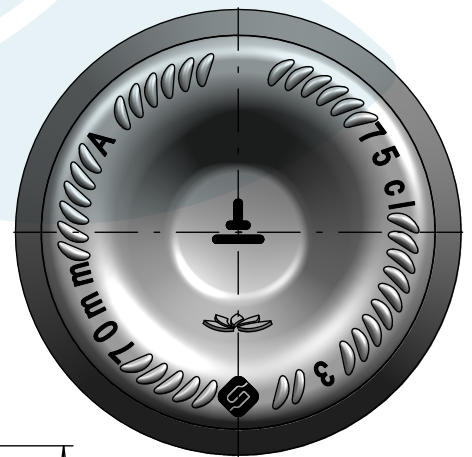

DANUBE GYOR 750

Color: Licorice / Pure Flint / Vintage Flint

SAROM
packaging

<https://sarom.eu/danube>

The images, graphic and technical representations as well as the appellations included, attached and/or presented within this document are registered or are in the process of being registered with the competent authorities, and are the intellectual property of Sarom Packaging (the Intellectual Property). The Intellectual Property is subject to copyright, trademark and other intellectual property rights under EU laws and international conventions. No right, title, or interest in or to the Intellectual Property is transferred to you. Any use, distribution or copy, in any form, is strictly prohibited without the prior written consent of Sarom Packaging. The use of any intellectual creation without consent is sanctioned according to the applicable legal provisions regarding illegal copying, counterfeiting and unlawful use of protected intellectual property. This drawing is approximate and not binding - Sarom Packaging, does not assume any guarantee or obligation for use of this drawing or for information contained therein.

Brimful capacity (ml): **771** Weight (g): **550**

Finish: **CORK / VINOLOK** Min. through bore (mm): **16**

Pressure resistance (bar): -

ITEM CODE: 4217 - 4219- 4221

For full technical details please contact sales representative