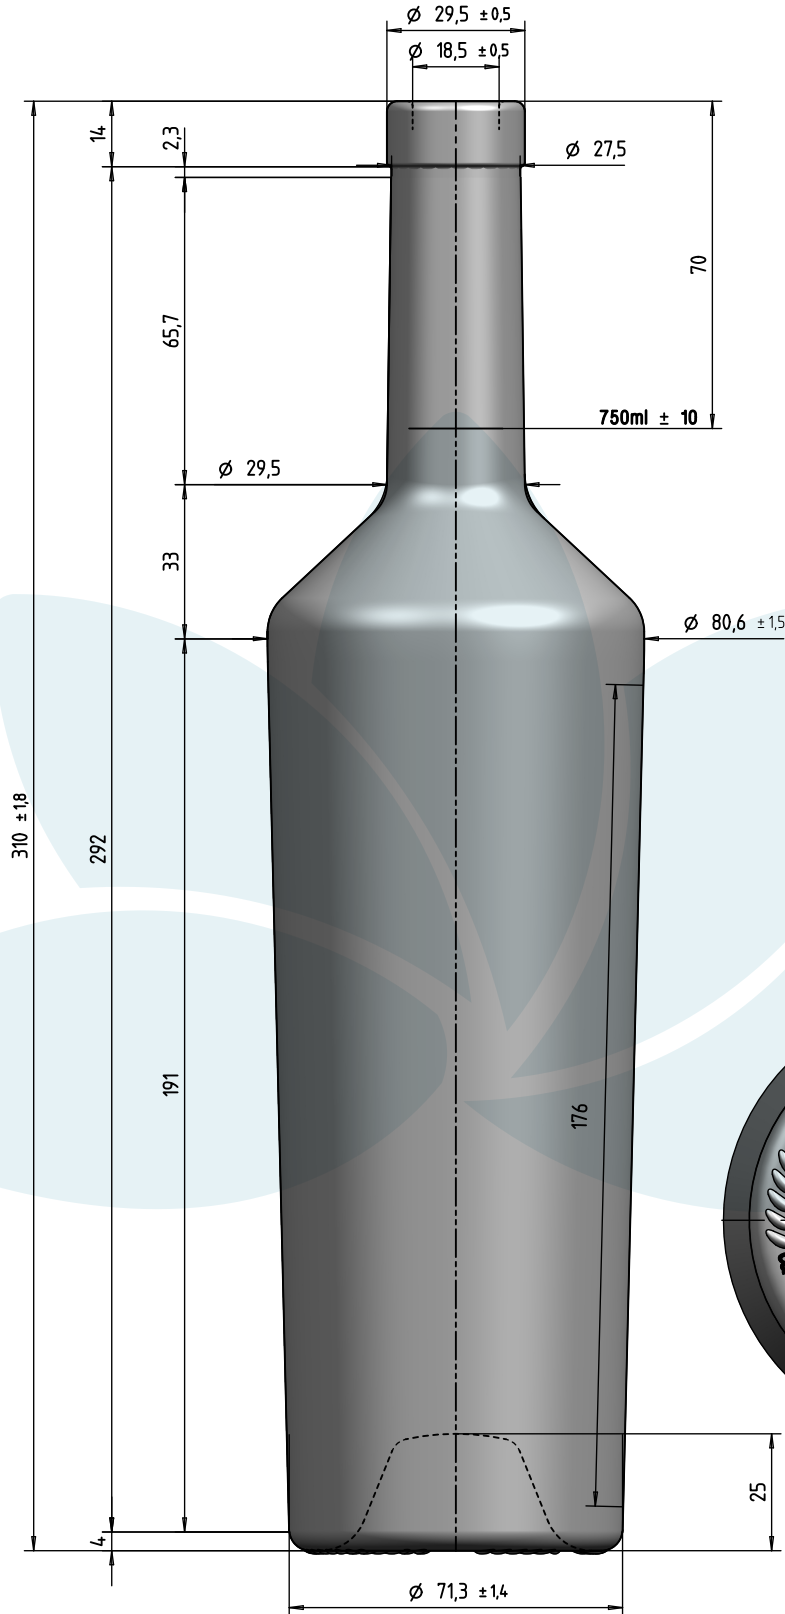

DANUBE GYOR 750

Color: Licorice / Pure Flint / Vintage Flint

SAROM
packaging

<https://sarom.eu/danube>

The images, graphic and technical representations as well as the appellations included, attached and/or presented within this document are registered or are in the process of being registered with the competent authorities, and are the intellectual property of Sarom Packaging (the Intellectual Property). The Intellectual Property is subject to copyright, trademark and other intellectual property rights under EU laws and international conventions. No right, title, or interest in or to the Intellectual Property is transferred to you. Any use, distribution or copy, in any form, is strictly prohibited without the prior written consent of Sarom Packaging. The use of any intellectual creation without consent is sanctioned according to the applicable legal provisions regarding illegal copying, counterfeiting and unlawful use of protected intellectual property. This drawing is approximate and not binding - Sarom Packaging, does not assume any guarantee or obligation for use of this drawing or for information contained therein.

Brimful capacity (ml): **771** Weight (g): **550**

Finish: **CORK / VINOLOK** Min. through bore (mm): **16**

Pressure resistance (bar): -

ITEM CODE: 4217 - 4219- 4221

For full technical details please contact sales representative