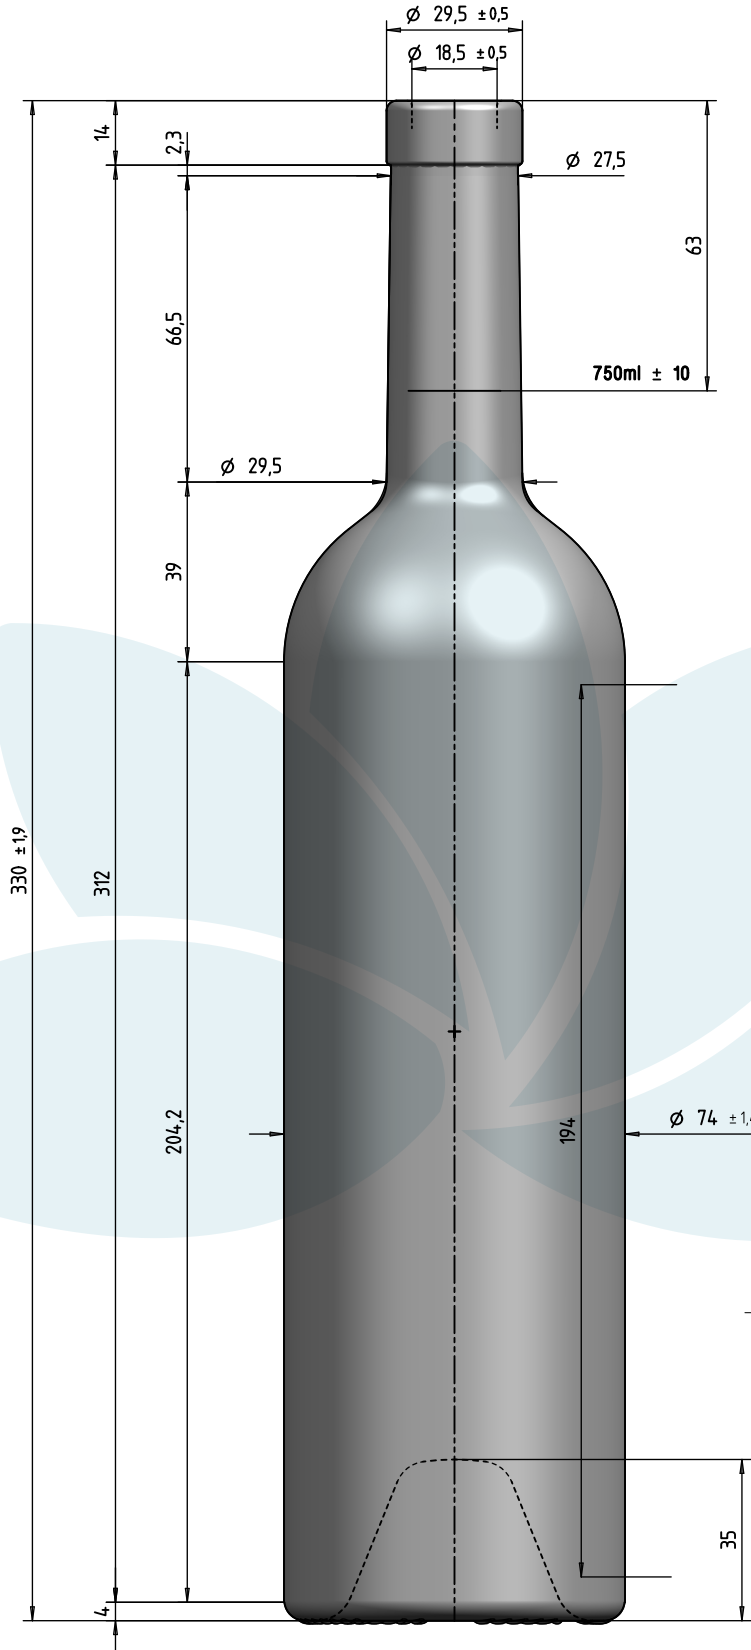

DANUBE KILIA 750

Color: Licorice / Pure Flint / Vintage Flint

SAROM
packaging

<https://sarom.eu/danube>

The images, graphic and technical representations as well as the appellations included, attached and/or presented within this document are registered or are in the process of being registered with the competent authorities, and are the intellectual property of Sarom Packaging (the Intellectual Property). The Intellectual Property is subject to copyright, trademark and other intellectual property rights under EU laws and international conventions. No right, title, or interest in or to the Intellectual Property is transferred to you. Any use, distribution or copy, in any form, is strictly prohibited without the prior written consent of Sarom Packaging. The use of any intellectual creation without consent is sanctioned according to the applicable legal provisions regarding illegal copying, counterfeiting and unlawful use of protected intellectual property. This drawing is approximate and not binding - Sarom Packaging, does not assume any guarantee or obligation for use of this drawing or for information contained therein.

Brimful capacity (ml):	768	Weight (g):	600
Finish:	CORK / VINOLOK	Min. through bore (mm):	16
Pressure resistance (bar):	-	ITEM CODE:	4261 - 4251 - 4241