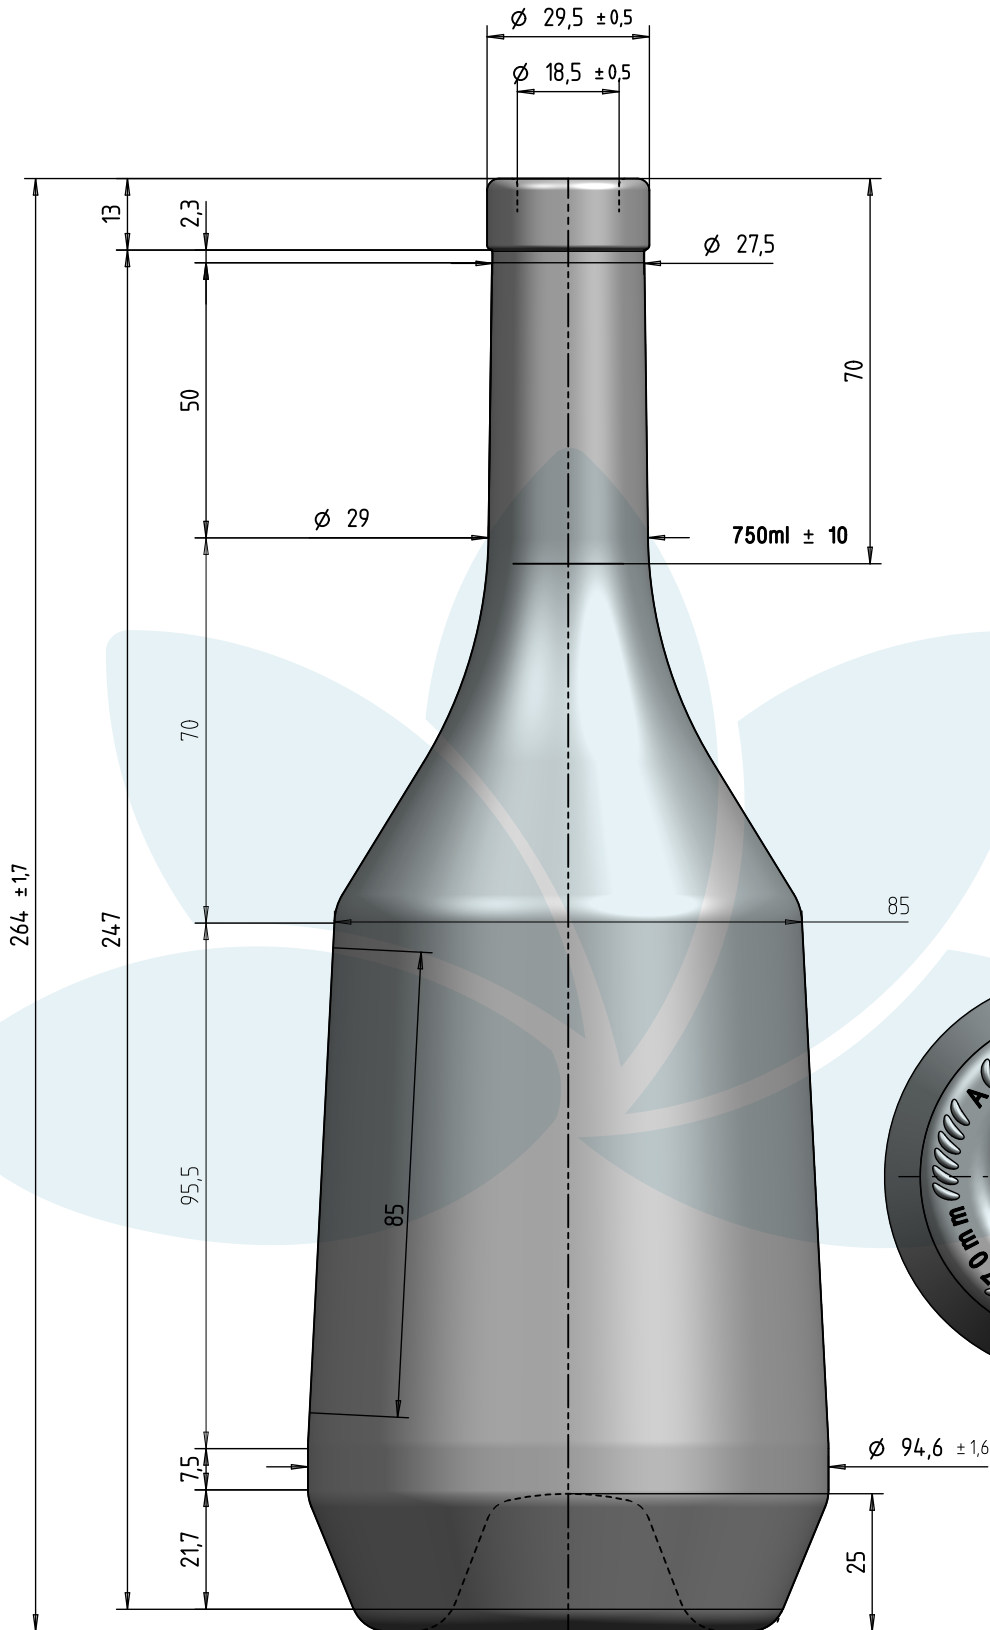

DANUBE KOMARNO 750

Color: Licorice / Pure Flint / Vintage Flint

SAROM
packaging

<https://sarom.eu/danube>

The images, graphic and technical representations as well as the appellations included, attached and/or presented within this document are registered or are in the process of being registered with the competent authorities, and are the intellectual property of Sarom Packaging (the Intellectual Property). The Intellectual Property is subject to copyright, trademark and other intellectual property rights under EU laws and international conventions. No right, title, or interest in or to the Intellectual Property is transferred to you. Any use, distribution or copy, in any form, is strictly prohibited without the prior written consent of Sarom Packaging. The use of any intellectual creation without consent is sanctioned according to the applicable legal provisions regarding illegal copying, counterfeiting and unlawful use of protected intellectual property. This drawing is approximate and not binding - Sarom Packaging, does not assume any guarantee or obligation for use of this drawing or for information contained therein.

Brimful capacity (ml): **770** Weight (g): **500**

Finish: **CORK / VINOLOK** Min. through bore (mm): **16**

Pressure resistance (bar): -

ITEM CODE: 4281 - 4279 - 4277