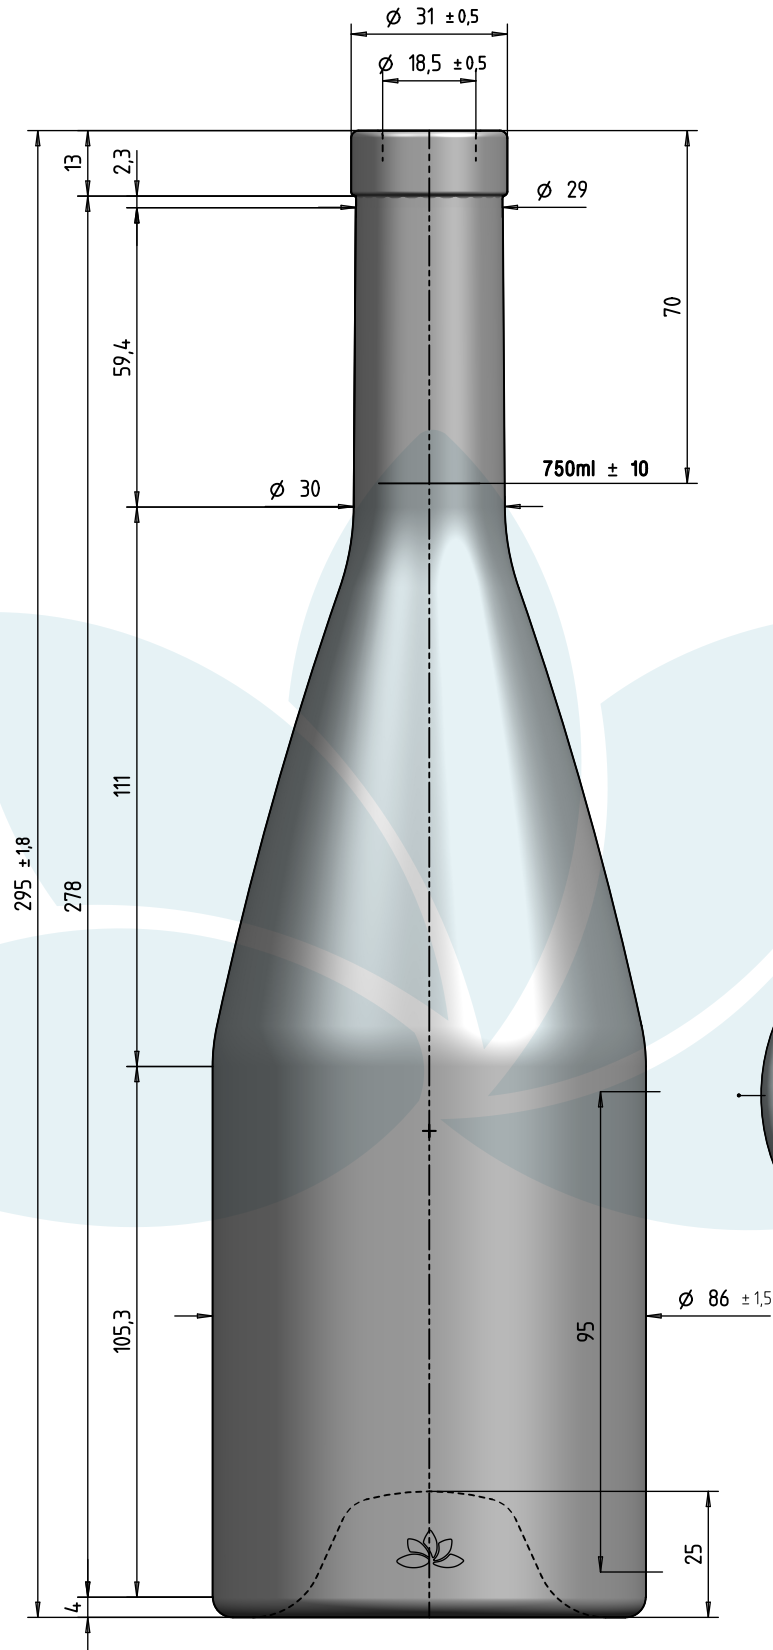

DANUBE LINZ 750

Color: Licorice / Pure Flint / Vintage Flint

SAROM
packaging

<https://sarom.eu/danube>

The images, graphic and technical representations as well as the appellations included, attached and/or presented within this document are registered or are in the process of being registered with the competent authorities, and are the intellectual property of Sarom Packaging (the Intellectual Property). The Intellectual Property is subject to copyright, trademark and other intellectual property rights under EU laws and international conventions. No right, title, or interest in or to the Intellectual Property is transferred to you. Any use, distribution or copy, in any form, is strictly prohibited without the prior written consent of Sarom Packaging. The use of any intellectual creation without consent is sanctioned according to the applicable legal provisions regarding illegal copying, counterfeiting and unlawful use of protected intellectual property. This drawing is approximate and not binding - Sarom Packaging, does not assume any guarantee or obligation for use of this drawing or for information contained therein.

Brimful capacity (ml):	772	Weight (g):	500
Finish:	CORK / VINOLOK	Min. through bore (mm):	16
Pressure resistance (bar):	-	ITEM CODE:	4205 - 4207- 4209