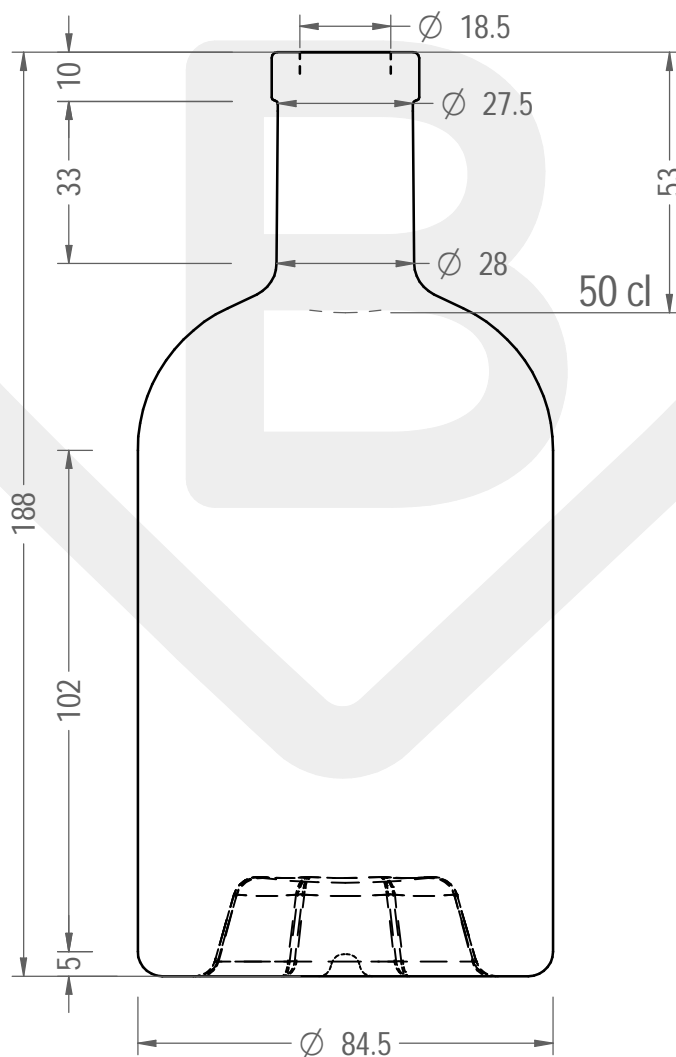

ITEM

BOT. NOCTURNE OKTA 500 FVL 10 VS *

Color : BIANCO EXTRA

berlinpackaging.eu

This drawing is approximate and not binding - Berlin Packaging Italy S.p.A. does not assume any guarantee or obligation for use of this drawing or for information contained therein

Brimful capacity (c.c.):	520	Weight (g):	500
Finish:	FASCETTA VINOLOK	Minimum through bore (mm):	
Pressure resistance (bar):	-		

For full technical details please contact sales representative

ITEM CODE: **44678P1**