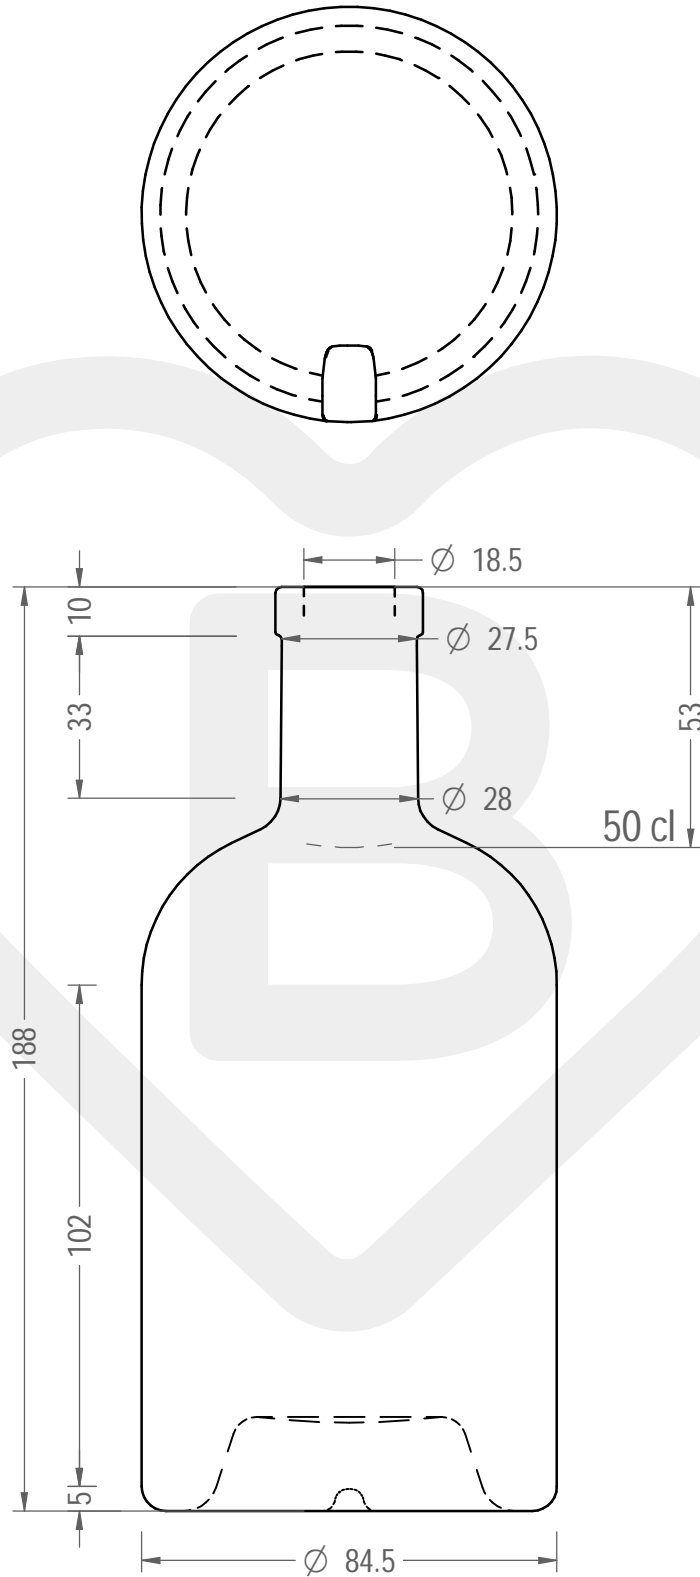

ITEM

PUT. NOCTURNE PUNT 500 FVL 10 VS *

Color : BIANCO EXTRA

This drawing is approximate and not binding - Berlin Packaging Italy S.p.A. does not assume any guarantee or obligation for use of this drawing or for information contained therein

Brimful capacity (c.c.):	520	Weight (g):	500
Finish:	FASCETTA VINOLOK	Minimum through bore (mm):	16
Pressure resistance (bar):	-		

For full technical details please contact sales representative

ITEM CODE: **44681P1**