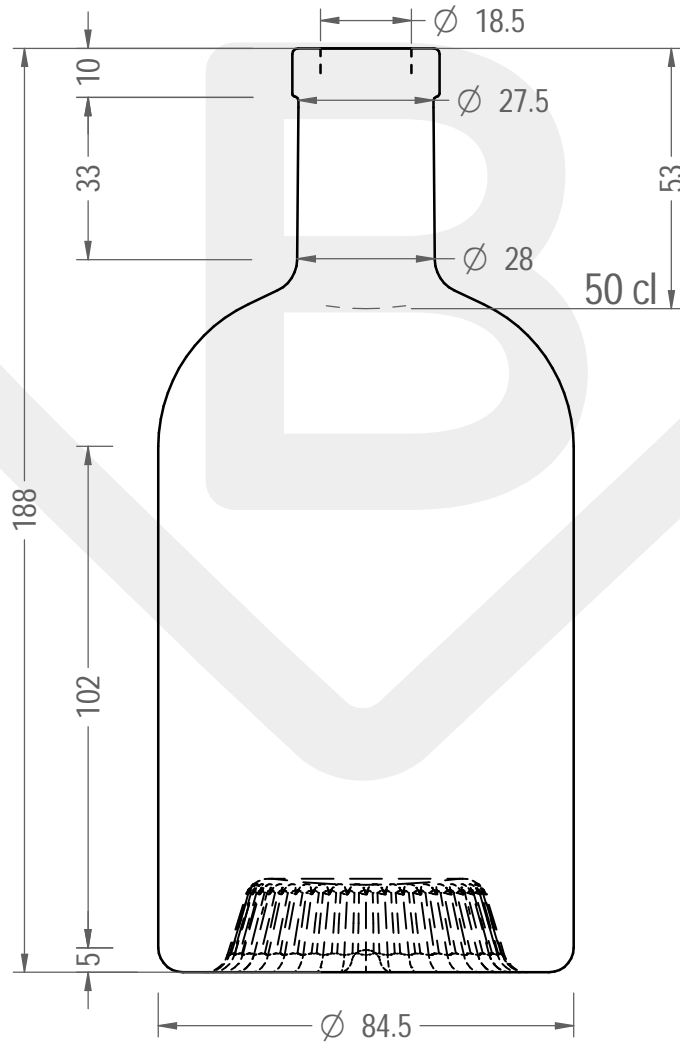

# BOT. NOCTURNE RIBS 500 FVL 10 VS \*

Color : BIANCO EXTRA

This drawing is approximate and not binding - Berlin Packaging Italy S.p.A. does not assume any guarantee or obligation for use of this drawing or for information contained therein

Brimful capacity (c.c.):	520	Weight (g):	500
Finish:	FASCETTA VINOLOK	Minimum through bore (mm):	
Pressure resistance (bar):	-		

For full technical details please contact sales representative

ITEM CODE: **44682P1**