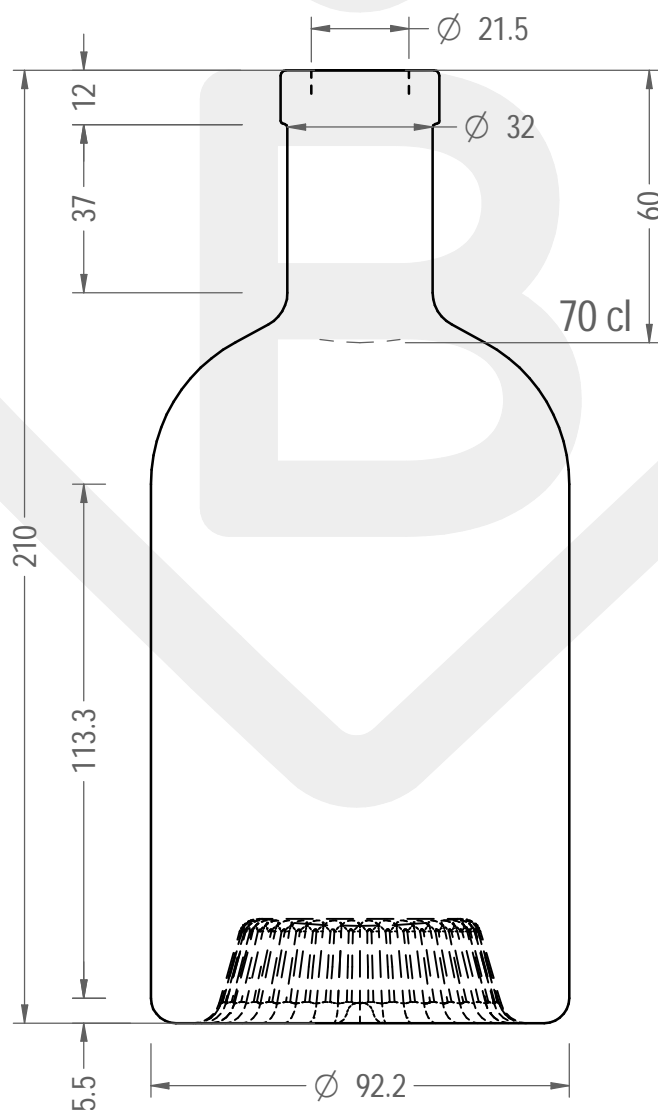

ITEM

BOT. NOCTURNE RIBS 700 FVL 12 VS *

Color : BIANCO EXTRA

berlinpackaging.eu

This drawing is approximate and not binding - Berlin Packaging Italy S.p.A. does not assume any guarantee or obligation for use of this drawing or for information contained therein

Brimful capacity (c.c.):	730	Weight (g):	550
Finish:	FASCETTA VINOLOK	Minimum through bore (mm):	
Pressure resistance (bar):	-		

ITEM CODE: **44686P2**

For full technical details please contact sales representative