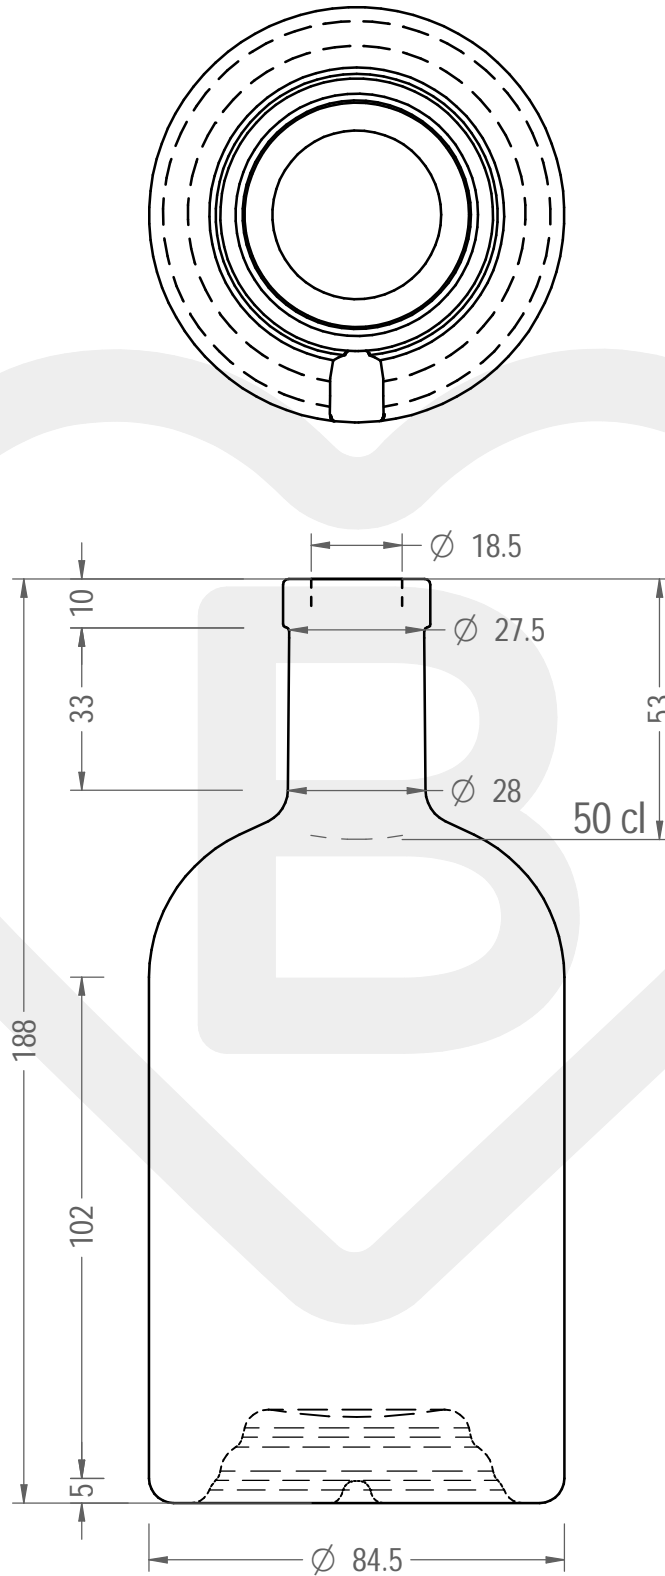

# BOT. NOCTURNE RIPPLE 500 FVL 10 VS\*

Color : BIANCO EXTRA

This drawing is approximate and not binding - Berlin Packaging Italy S.p.A. does not assume any guarantee or obligation for use of this drawing or for information contained therein

Brimful capacity (c.c.):	520	Weight (g):	500
Finish:	FASCETTA VINOLOK	Minimum through bore (mm):	
Pressure resistance (bar):	-	ITEM CODE:	<b>44683P1</b>

For full technical details please contact sales representative